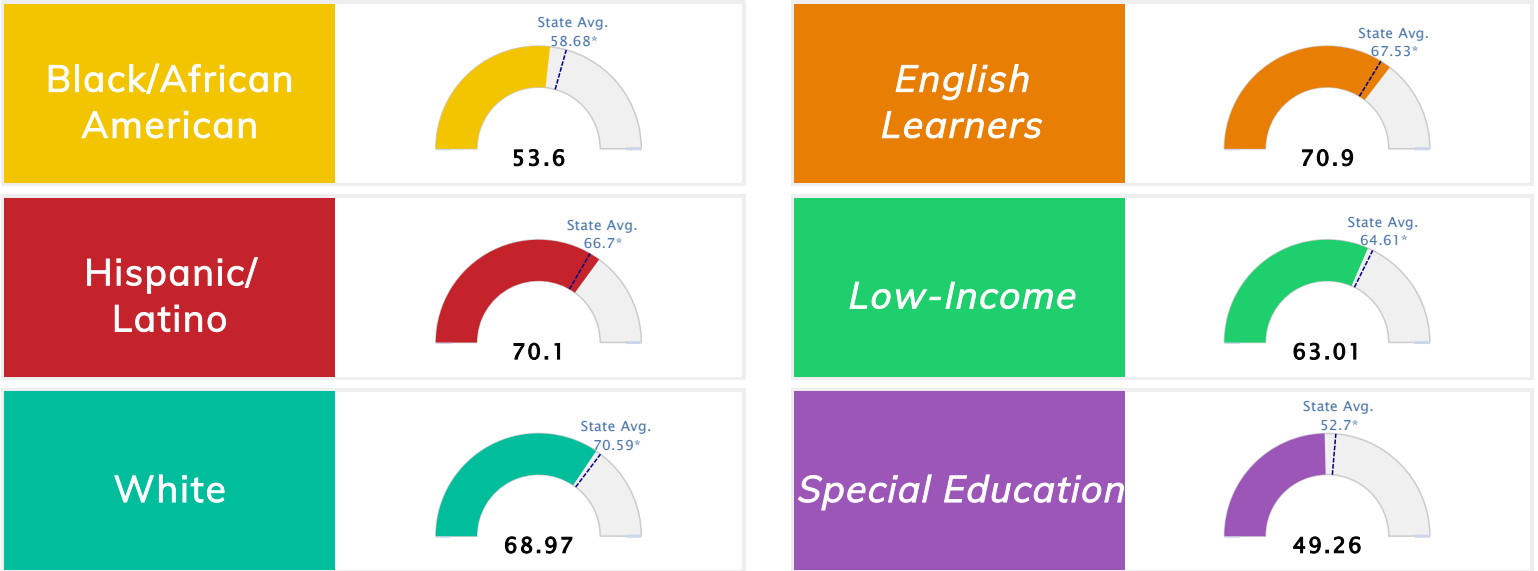

ELA % Tested	Math % Tested		ELA % Tested	Math % Tested
All Students	99.62%	99.24%			
Black / African American	96.55%	96.55%	English Learners	100.00%	100.00%
Hispanic / Latino	100.00%	100.00%	Economically Disadvantaged	100.00%	99.39%
White	100.00%	99.50%	Students with Disabilities	100.00%	100.00%

Prepared by the Arkansas Department of Education: Division of Elementary and Secondary Education