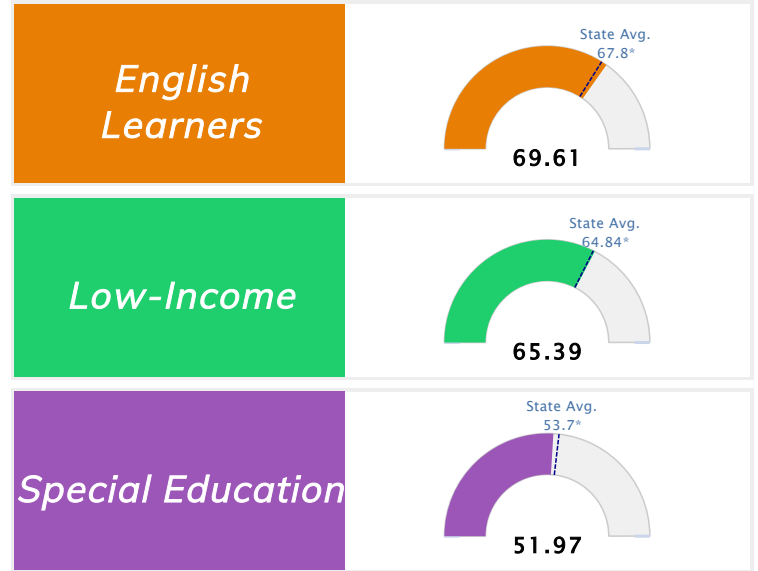

ELA % Tested	Math % Tested		ELA % Tested	Math % Tested
All Students	100.00%	100.00%			
Black / African American	100.00%	100.00%	English Learners	100.00%	100.00%
Hispanic / Latino	100.00%	100.00%	Economically Disadvantaged	100.00%	100.00%
White	100.00%	100.00%	Students with Disabilities	100.00%	100.00%

Prepared by the Arkansas Department of Education: Division of Elementary and Secondary Education