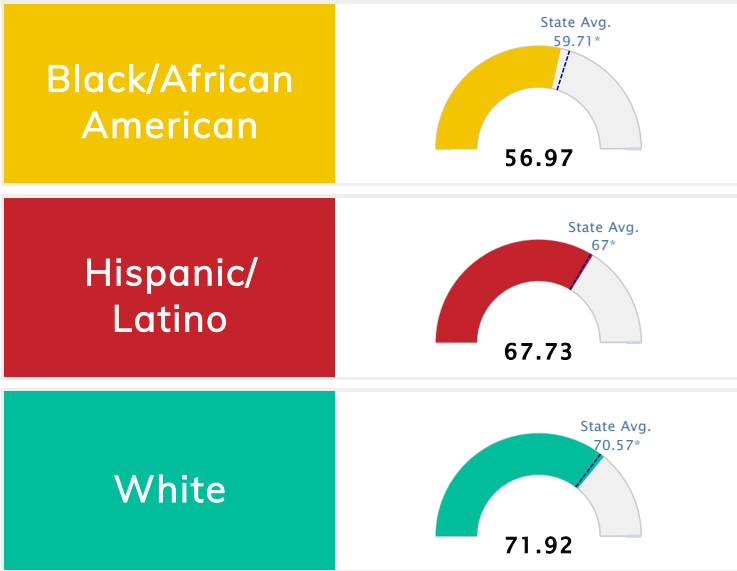

ELA % Tested	Math % Tested		ELA % Tested	Math % Tested
All Students	100.00%	100.00%			
Black / African American	100.00%	100.00%	English Learners	100.00%	100.00%
Hispanic / Latino	100.00%	100.00%	Economically Disadvantaged	100.00%	100.00%
White	100.00%	100.00%	Students with Disabilities	100.00%	100.00%

Prepared by the Arkansas Department of Education: Division of Elementary and Secondary Education