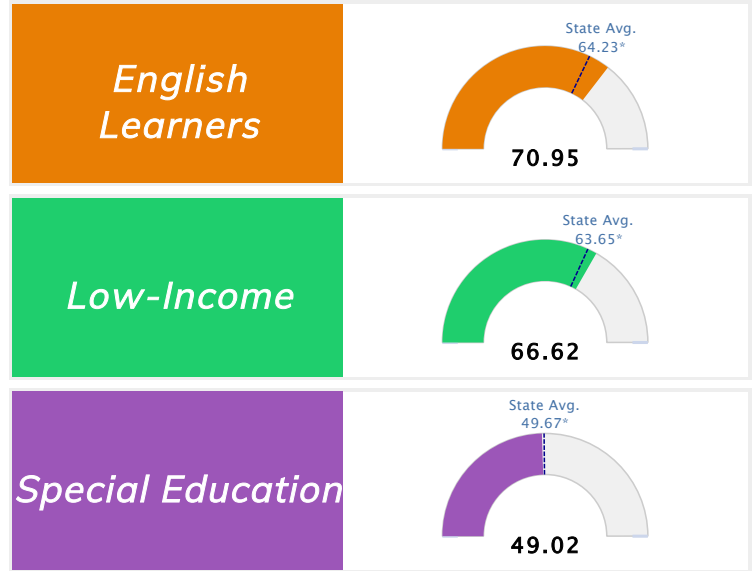

ELA % Tested	Math % Tested		ELA % Tested	Math % Tested
All Students	99.62%	99.62%			
Black / African American	100.00%	100.00%	English Learners	100.00%	100.00%
Hispanic / Latino	100.00%	100.00%	Economically Disadvantaged	100.00%	100.00%
White	99.51%	99.51%	Students with Disabilities	100.00%	100.00%

Prepared by the Arkansas Department of Education: Division of Elementary and Secondary Education