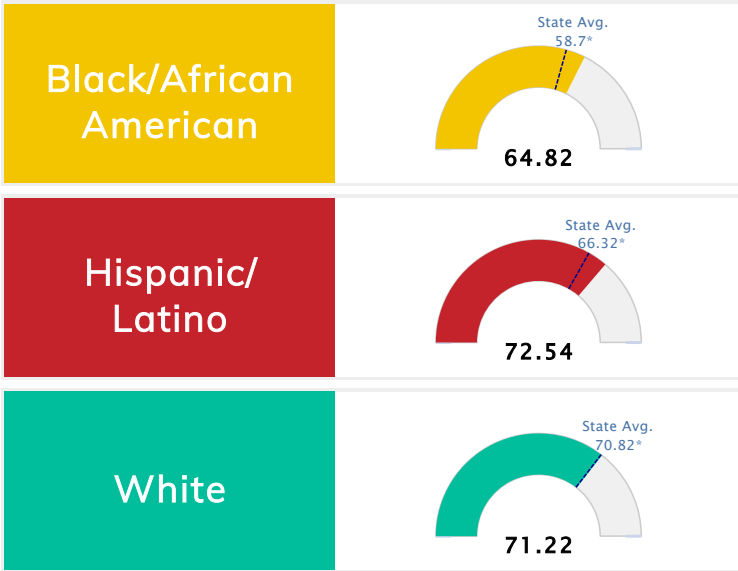

ELA % Tested	Math % Tested		ELA % Tested	Math % Tested
All Students	99.62%	99.62%			
Black / African American	100.00%	100.00%	English Learners	100.00%	100.00%
Hispanic / Latino	100.00%	100.00%	Economically Disadvantaged	100.00%	100.00%
White	99.51%	99.51%	Students with Disabilities	100.00%	100.00%

Prepared by the Arkansas Department of Education: Division of Elementary and Secondary Education