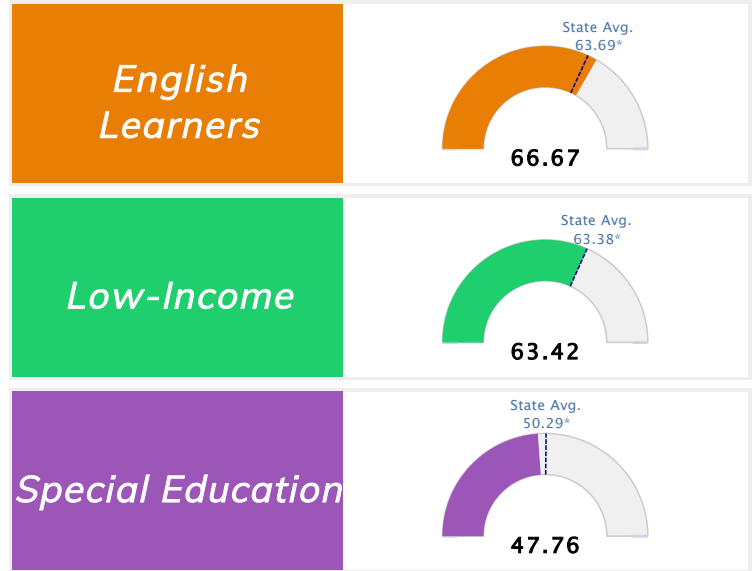

ELA % Tested	Math % Tested		ELA % Tested	Math % Tested
All Students	99.62%	99.62%			
Black / African American	100.00%	100.00%	English Learners	100.00%	100.00%
Hispanic / Latino	100.00%	100.00%	Economically Disadvantaged	99.39%	99.39%
White	99.49%	99.49%	Students with Disabilities	97.87%	97.87%

Prepared by the Arkansas Department of Education: Division of Elementary and Secondary Education