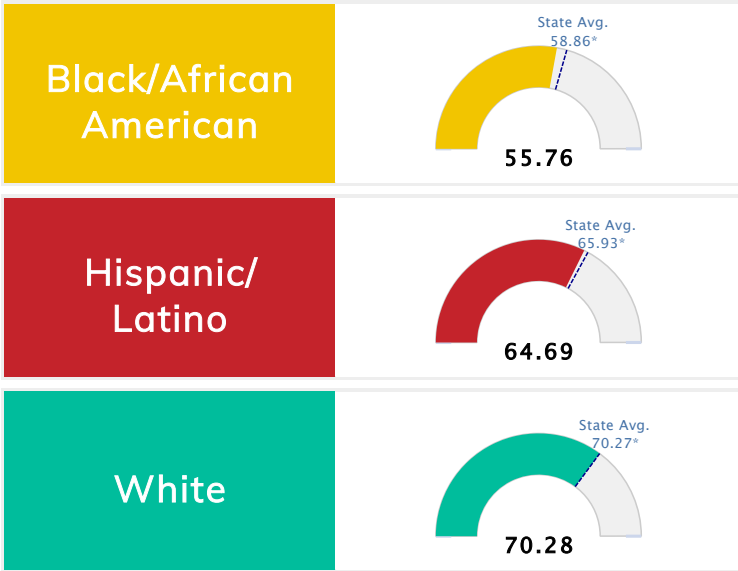

ELA % Tested	Math % Tested		ELA % Tested	Math % Tested
All Students	99.62%	99.62%			
Black / African American	100.00%	100.00%	English Learners	100.00%	100.00%
Hispanic / Latino	100.00%	100.00%	Economically Disadvantaged	99.39%	99.39%
White	99.49%	99.49%	Students with Disabilities	97.87%	97.87%

Prepared by the Arkansas Department of Education: Division of Elementary and Secondary Education