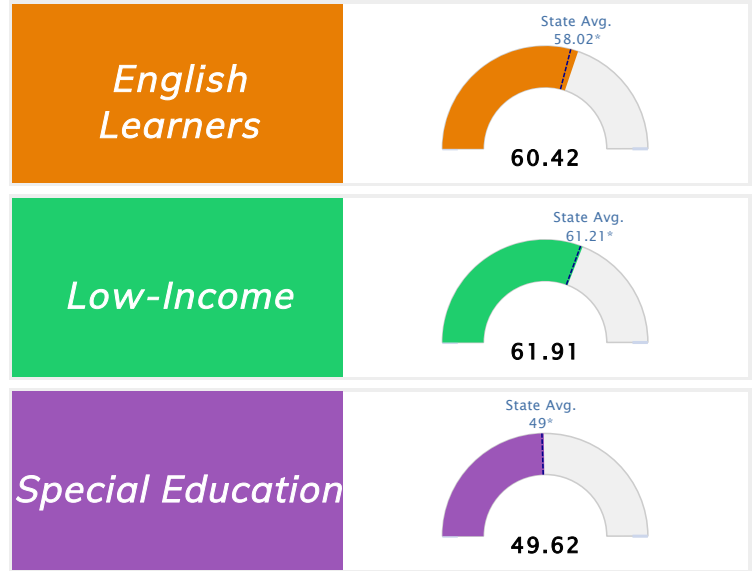

ELA % Tested   **Math % Tested**

ELA % Tested   **Math % Tested**

All Students	99.47%	99.47%		
Black / African American	100.00%	100.00%	English Learners	100.00% 100.00%
Hispanic / Latino	100.00%	100.00%	Economically Disadvantaged	99.06% 99.06%
White	99.33%	99.33%	Students with Disabilities	100.00% 100.00%

Prepared by the Arkansas Department of Education: Division of Elementary and Secondary Education