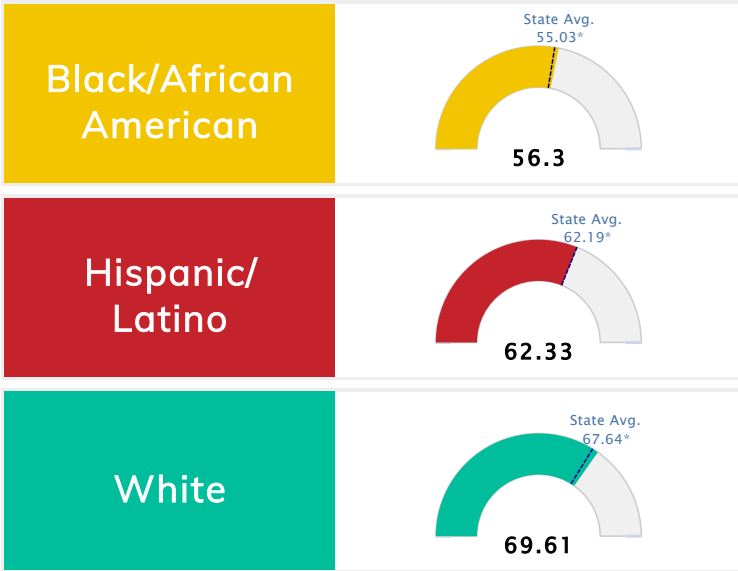

ELA % Tested   **Math % Tested**

ELA % Tested   **Math % Tested**

All Students	99.47%	99.47%		
Black / African American	100.00%	100.00%	English Learners	100.00% 100.00%
Hispanic / Latino	100.00%	100.00%	Economically Disadvantaged	99.06% 99.06%
White	99.33%	99.33%	Students with Disabilities	100.00% 100.00%

Prepared by the Arkansas Department of Education: Division of Elementary and Secondary Education