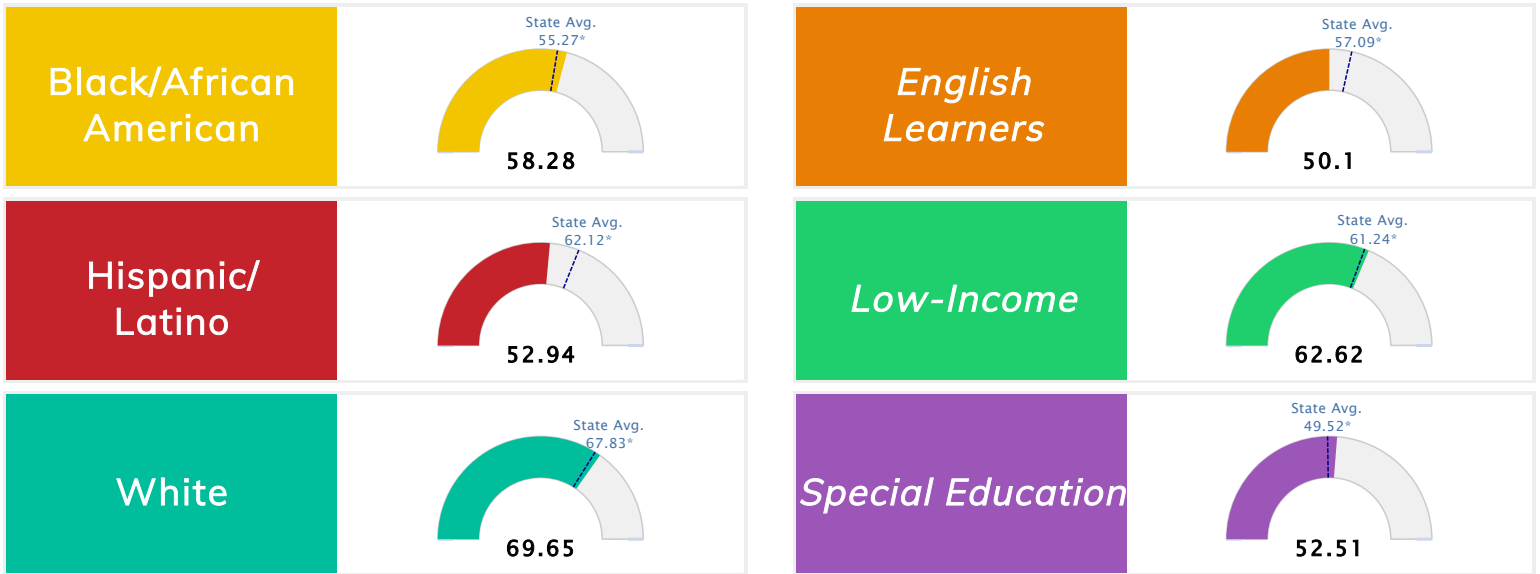

ELA % Tested	Math % Tested		ELA % Tested	Math % Tested
All Students	97.31%	97.31%			
Black / African American	85.71%	85.71%	English Learners	100.00%	100.00%
Hispanic / Latino	100.00%	100.00%	Economically Disadvantaged	95.41%	95.41%
White	99.28%	99.28%	Students with Disabilities	100.00%	100.00%

Prepared by the Arkansas Department of Education: Division of Elementary and Secondary Education