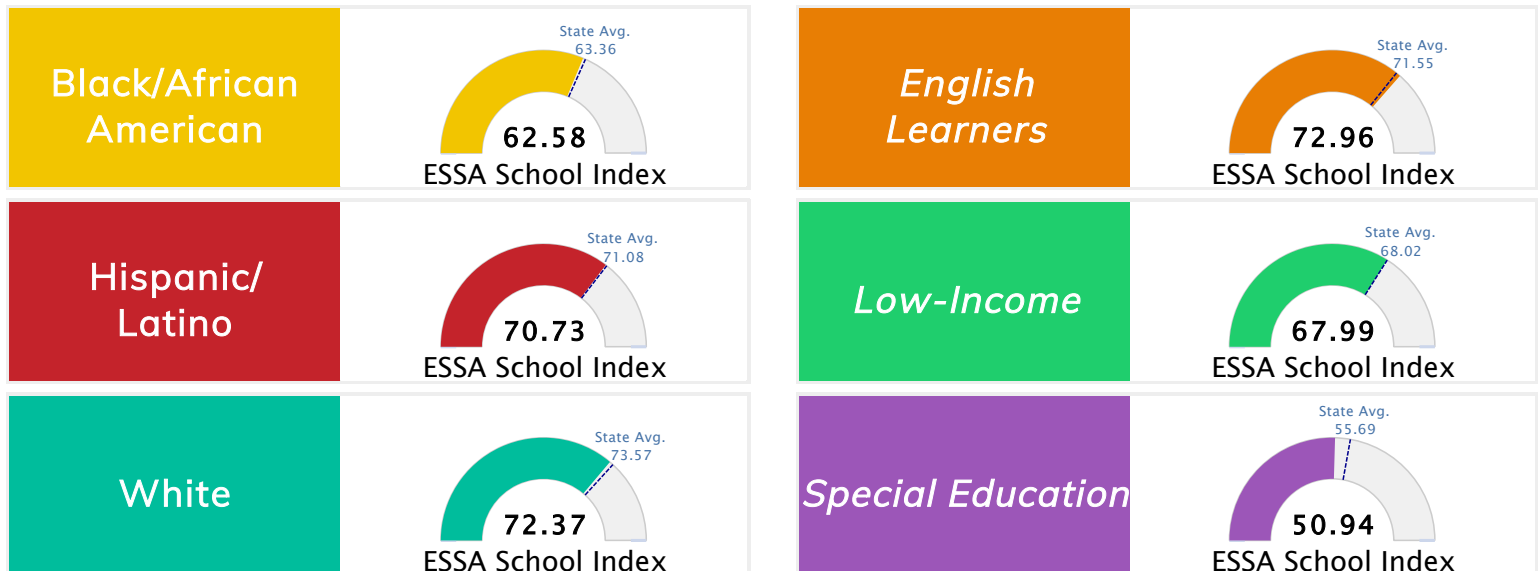

Note: Full color represents score

Prepared by the Arkansas Department of Education