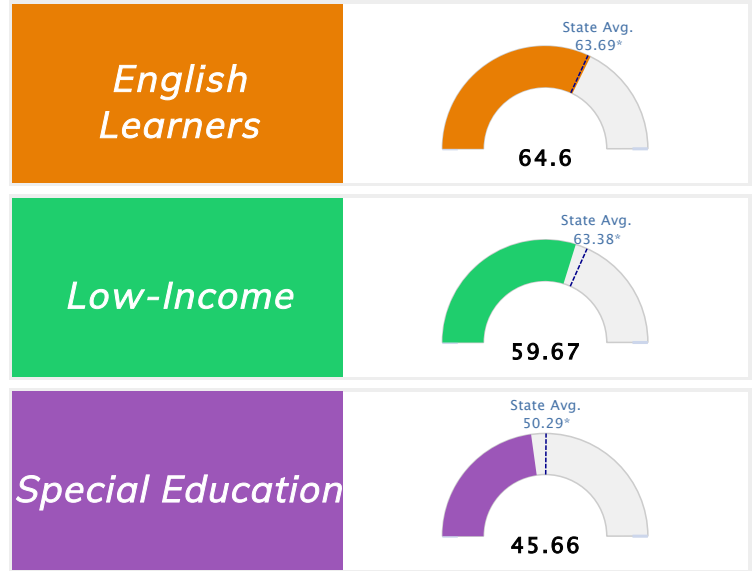

ELA % Tested	Math % Tested		ELA % Tested	Math % Tested
All Students	100.00%	100.00%			
Black / African American	100.00%	100.00%	English Learners	100.00%	100.00%
Hispanic / Latino	100.00%	100.00%	Economically Disadvantaged	100.00%	100.00%
White	100.00%	100.00%	Students with Disabilities	100.00%	100.00%

Prepared by the Arkansas Department of Education: Division of Elementary and Secondary Education