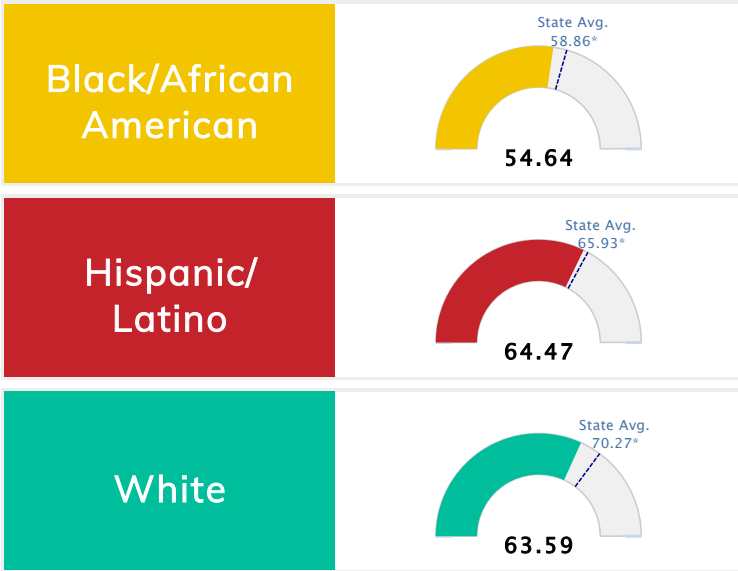

ELA % Tested	Math % Tested		ELA % Tested	Math % Tested
All Students	100.00%	100.00%			
Black / African American	100.00%	100.00%	English Learners	100.00%	100.00%
Hispanic / Latino	100.00%	100.00%	Economically Disadvantaged	100.00%	100.00%
White	100.00%	100.00%	Students with Disabilities	100.00%	100.00%

Prepared by the Arkansas Department of Education: Division of Elementary and Secondary Education