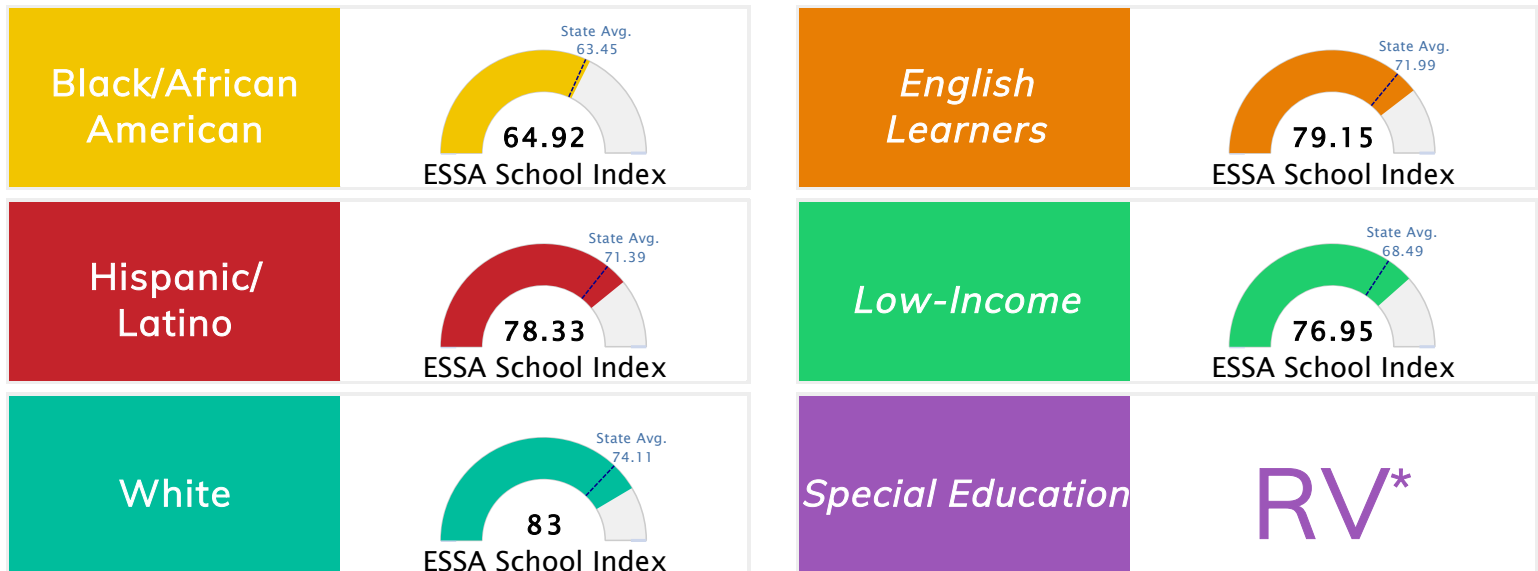

Note: Full color represents score

*RV = Restricted Value for sub-pops size < 10

Prepared by the Arkansas Department of Education