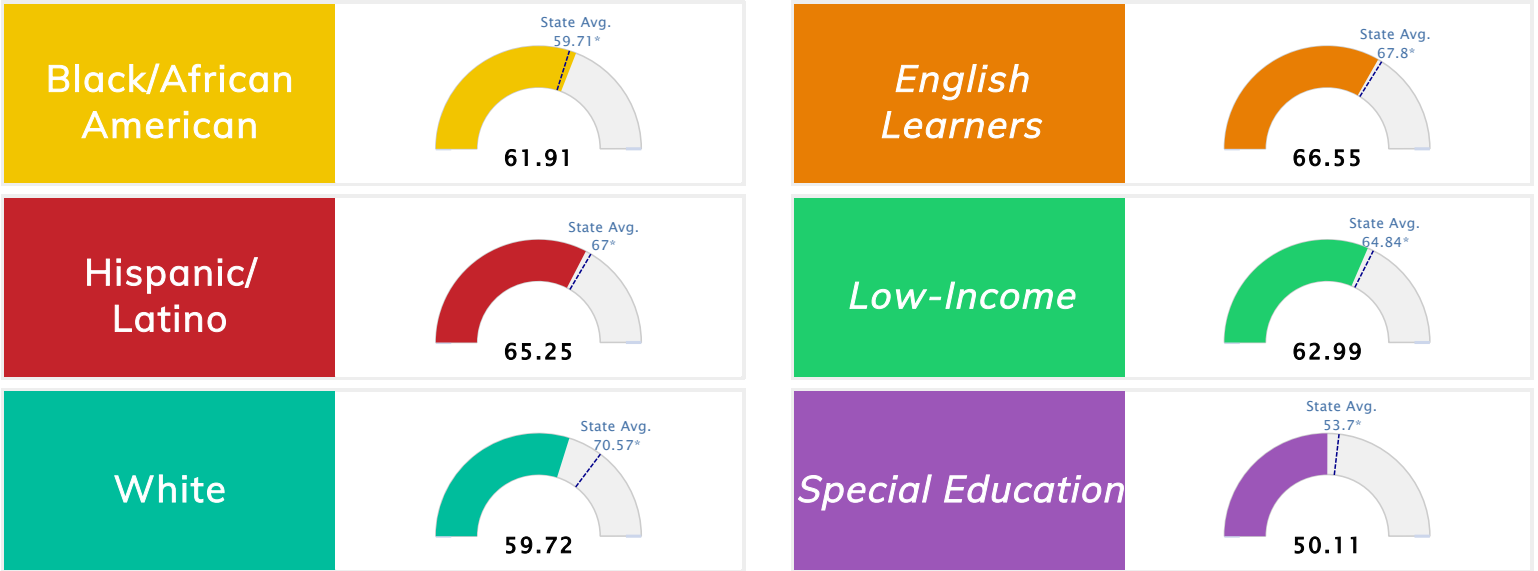

ELA % Tested   **Math % Tested**

ELA % Tested   **Math % Tested**

All Students	100.00%	100.00%		
Black / African American	100.00%	100.00%	English Learners	100.00% 100.00%
Hispanic / Latino	100.00%	100.00%	Economically Disadvantaged	100.00% 100.00%
White	100.00%	100.00%	Students with Disabilities	100.00% 100.00%

Prepared by the Arkansas Department of Education: Division of Elementary and Secondary Education