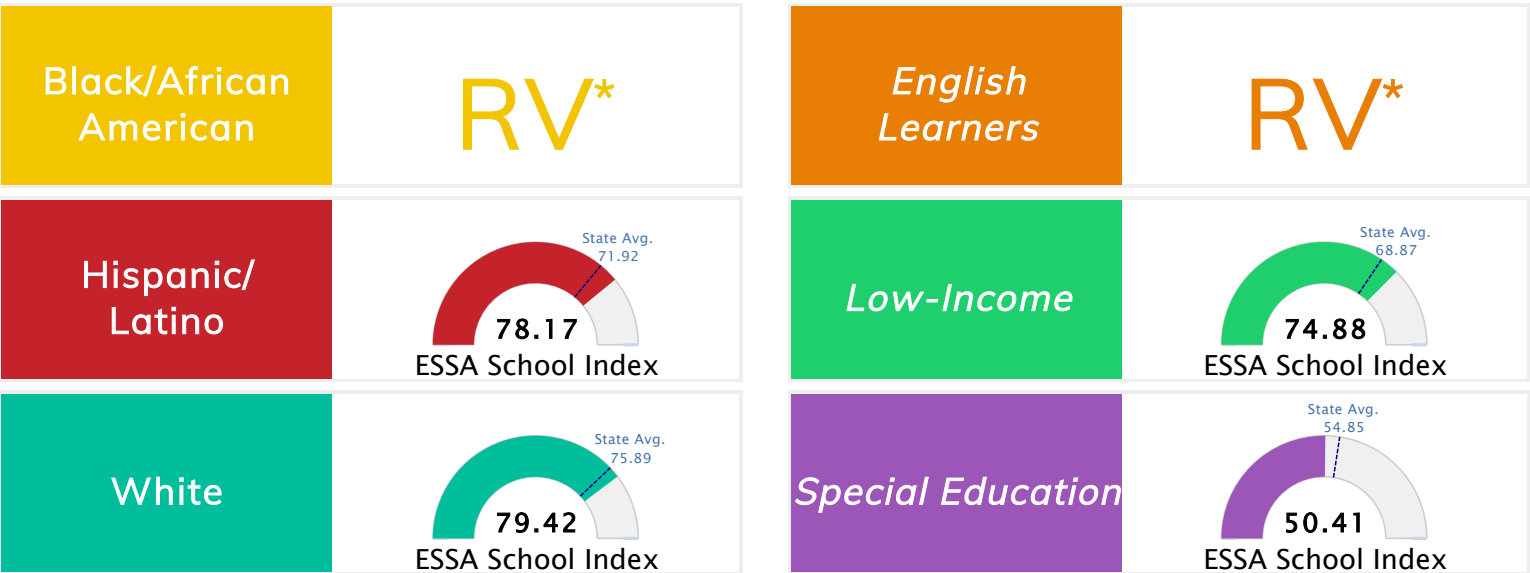

Note: Full color represents score

*RV = Restricted Value for sub-pops size < 10

Prepared by the Arkansas Department of Education