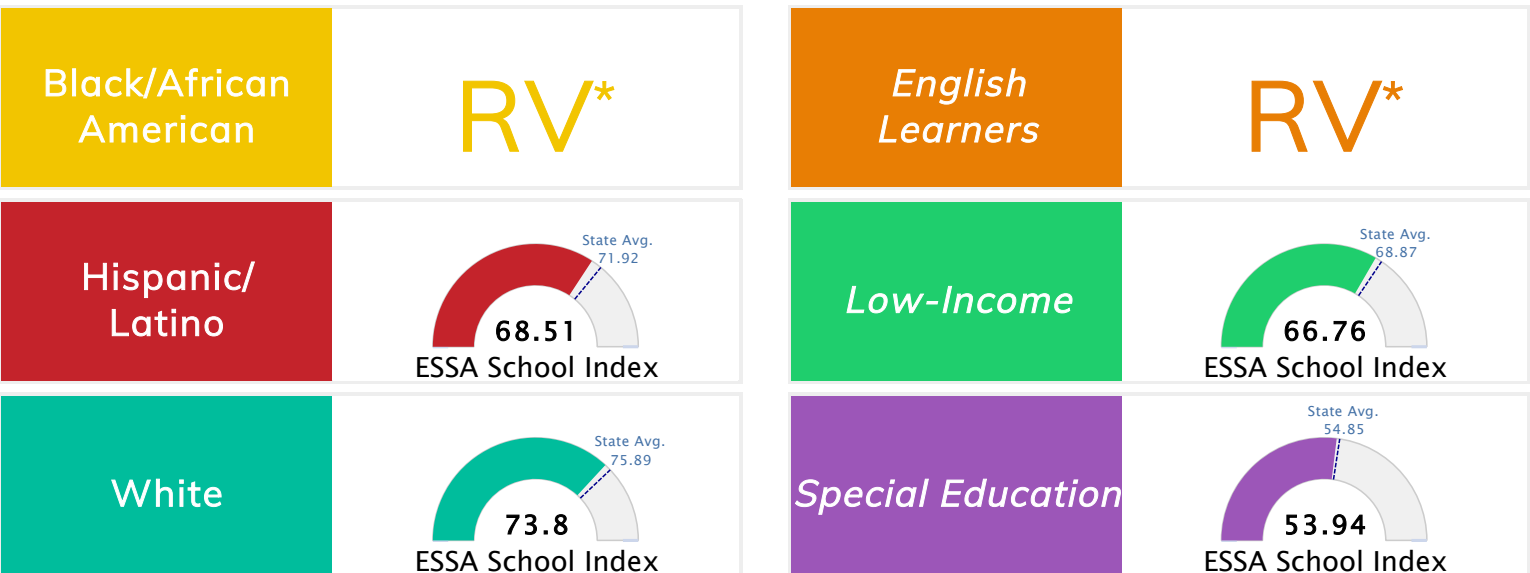

Note: Full color represents score

*RV = Restricted Value for sub-pops size < 10

Prepared by the Arkansas Department of Education