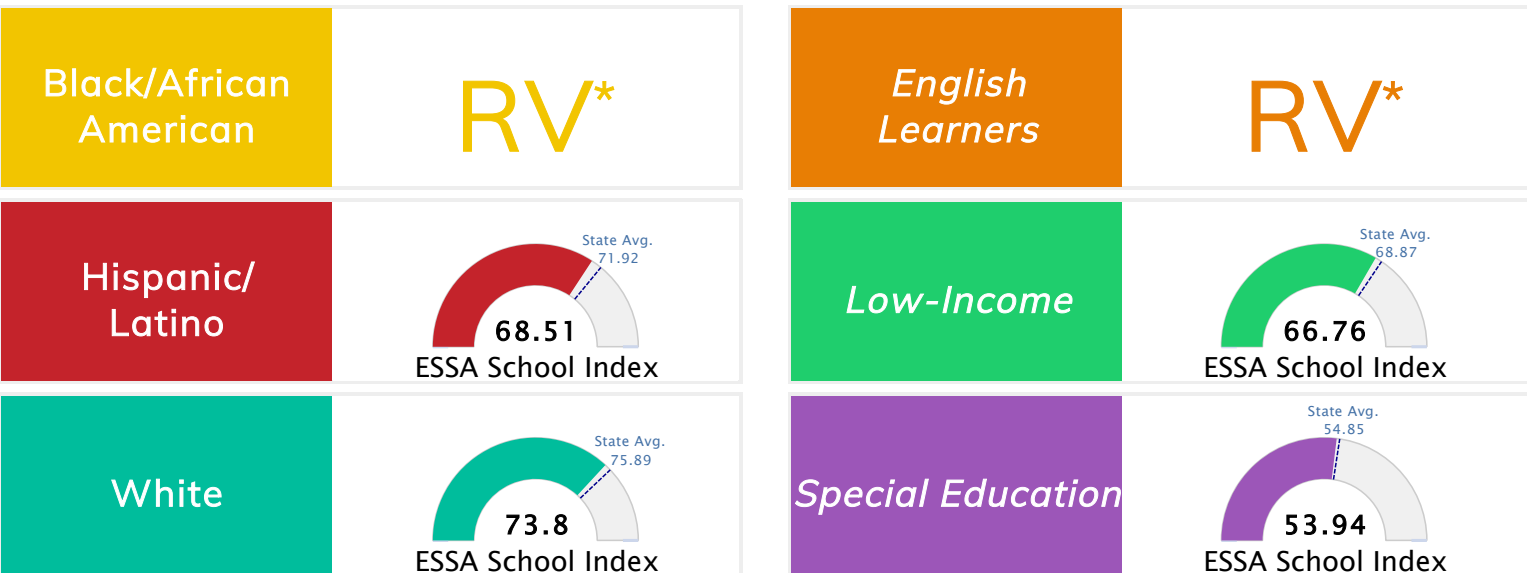

Note: Full color represents score

*RV = Restricted Value for sub-pops size < 10

Prepared by the Arkansas Department of Education