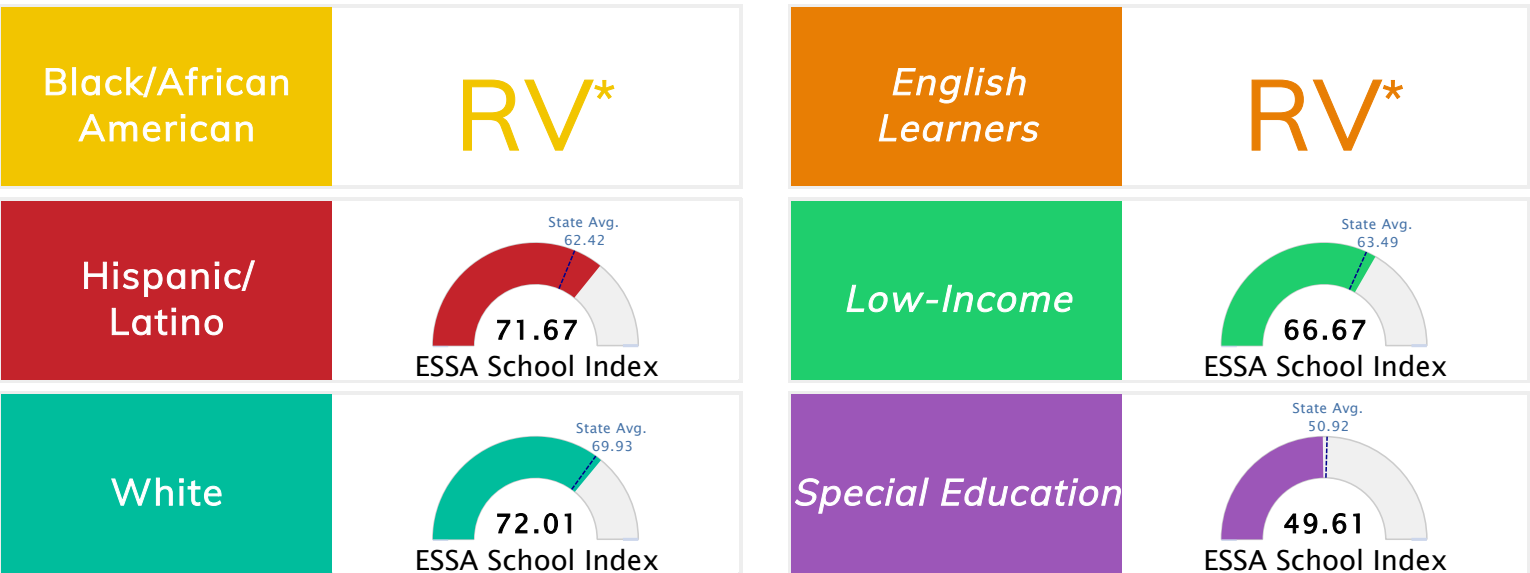

Note: Full color represents score

*RV = Restricted Value for sub-pops size < 10

Prepared by the Arkansas Department of Education