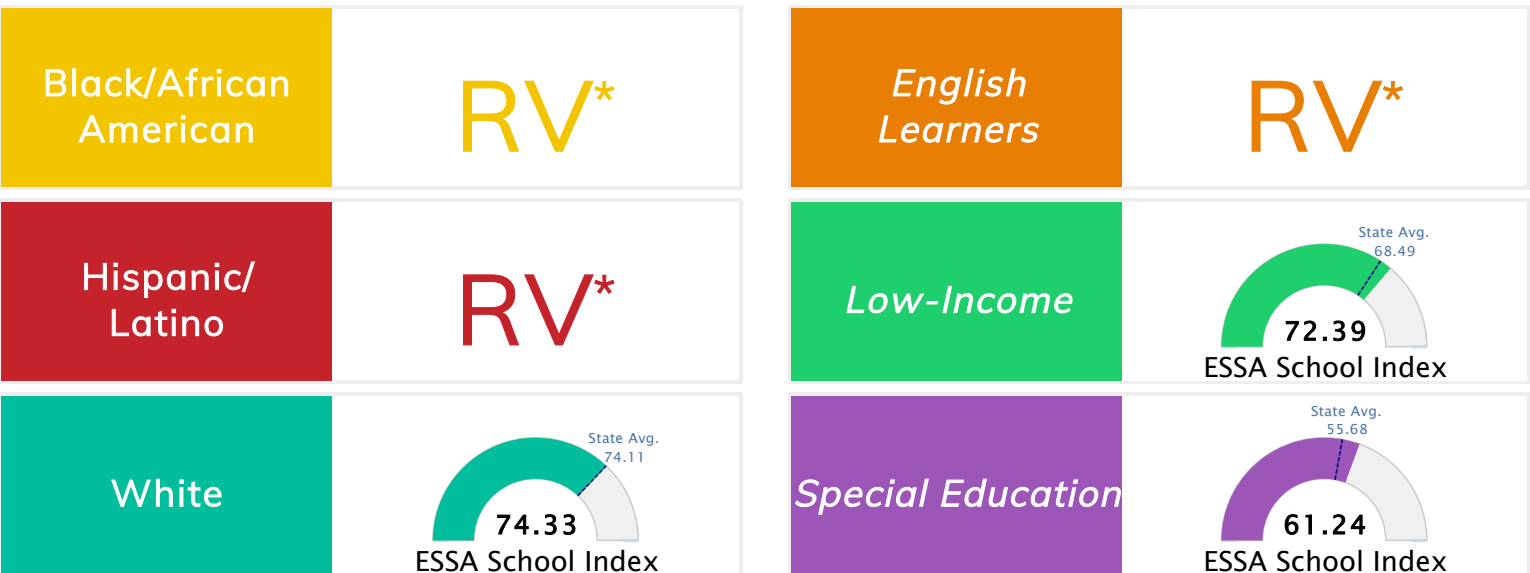

Note: Full color represents score

*RV = Restricted Value for sub-pops size < 10

Prepared by the Arkansas Department of Education