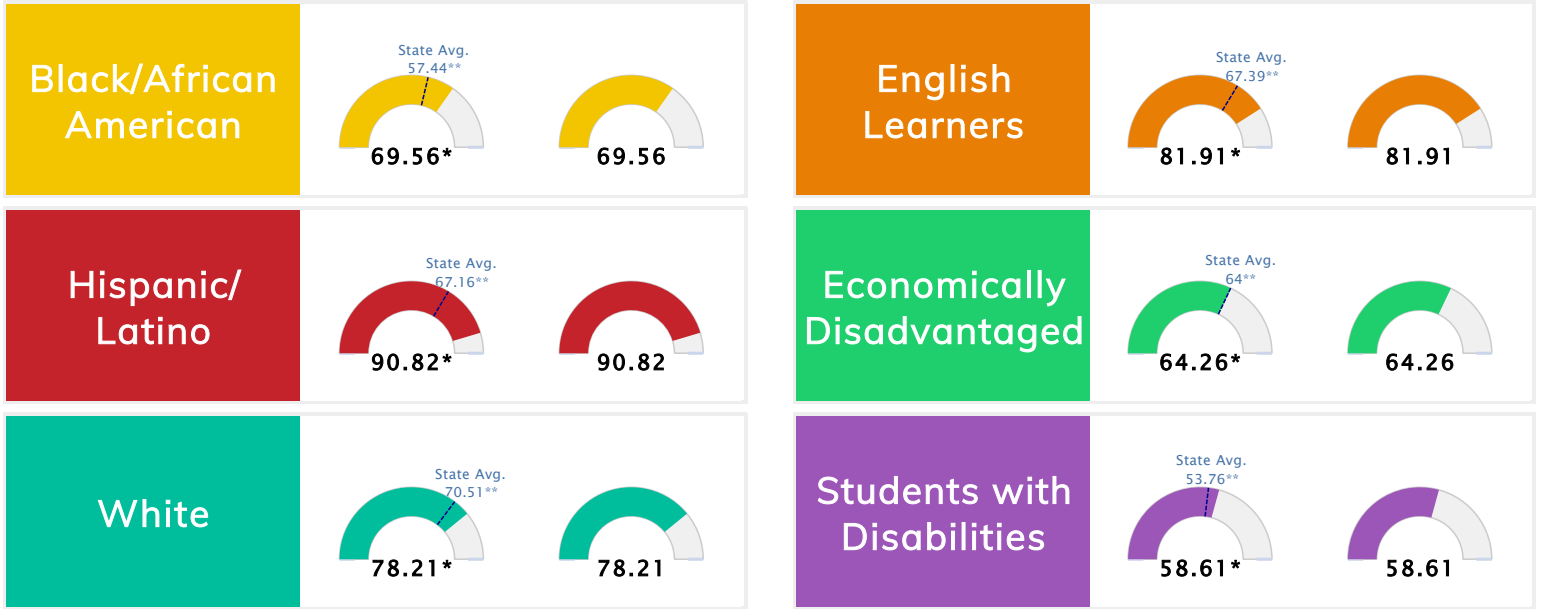

ELA % Tested	Math % Tested		ELA % Tested	Math % Tested

All Students	99.46%	99.46%			
Black / African American	100.00%	100.00%	English Learners	100.00%	100.00%
Hispanic / Latino	100.00%	100.00%	Economically Disadvantaged	100.00%	100.00%
White	99.29%	99.29%	Students with Disabilities	100.00%	100.00%

Prepared by the Arkansas Department of Education: Division of Elementary and Secondary Education