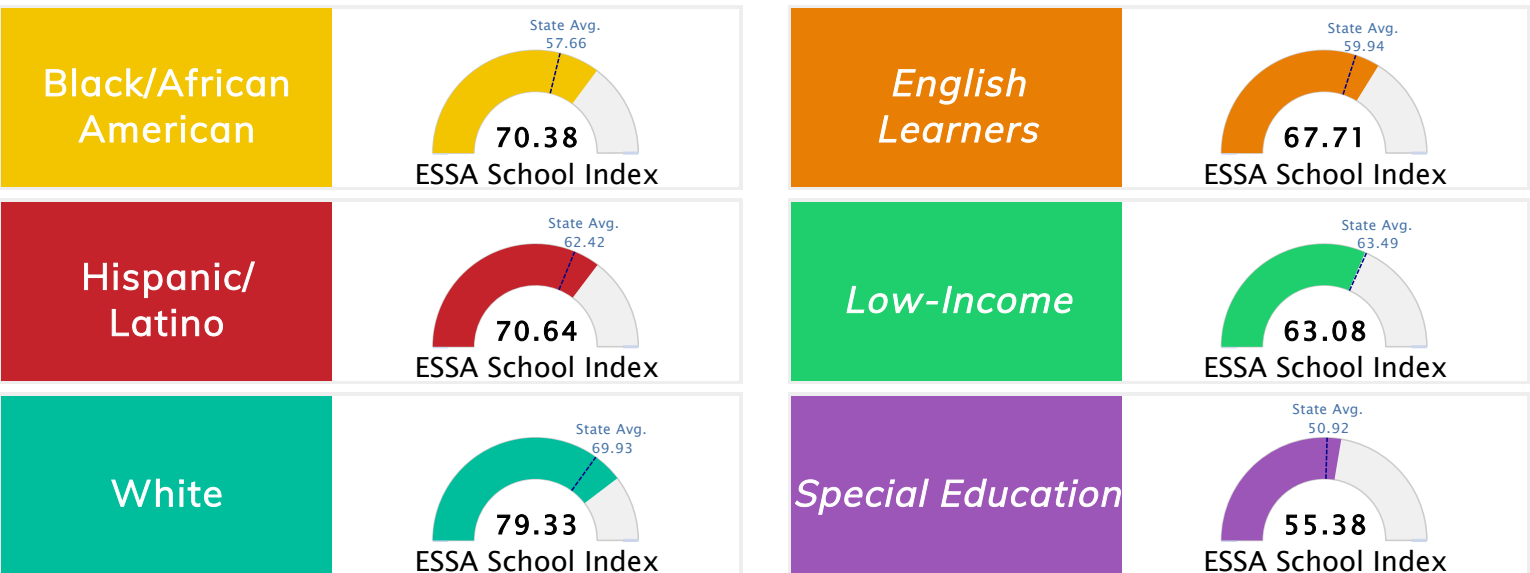

Note: Full color represents score

Prepared by the Arkansas Department of Education