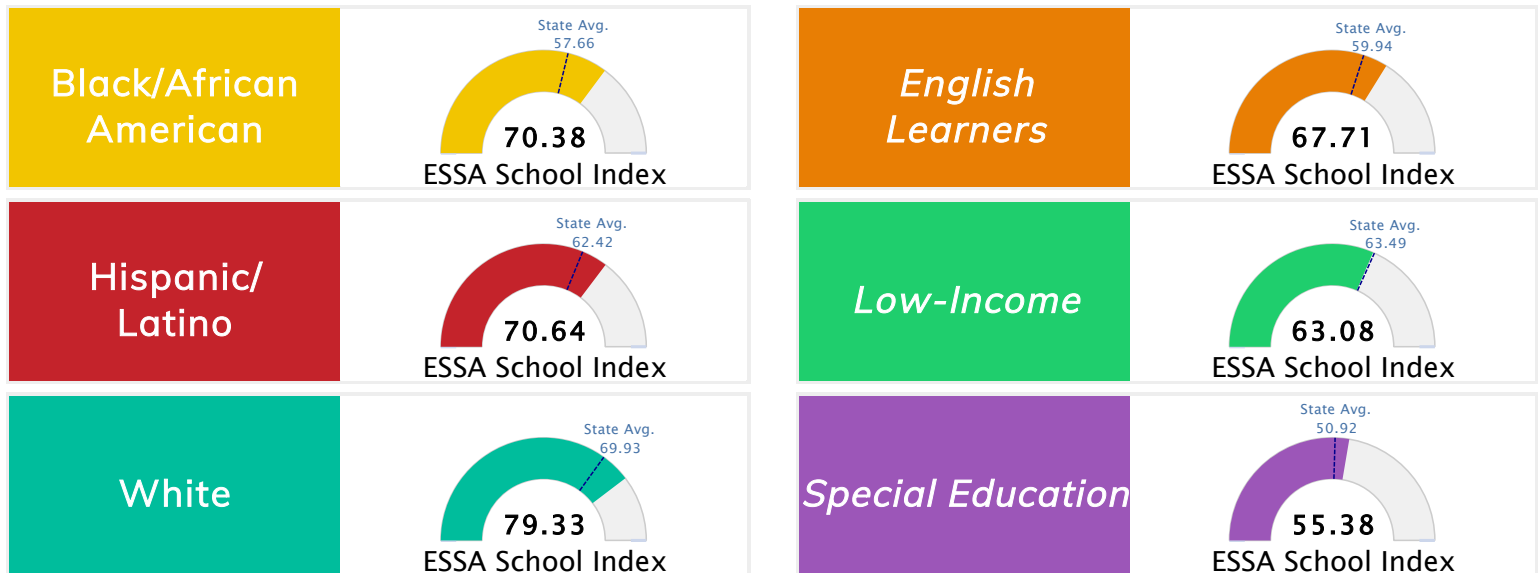

Note: Full color represents score

Prepared by the Arkansas Department of Education