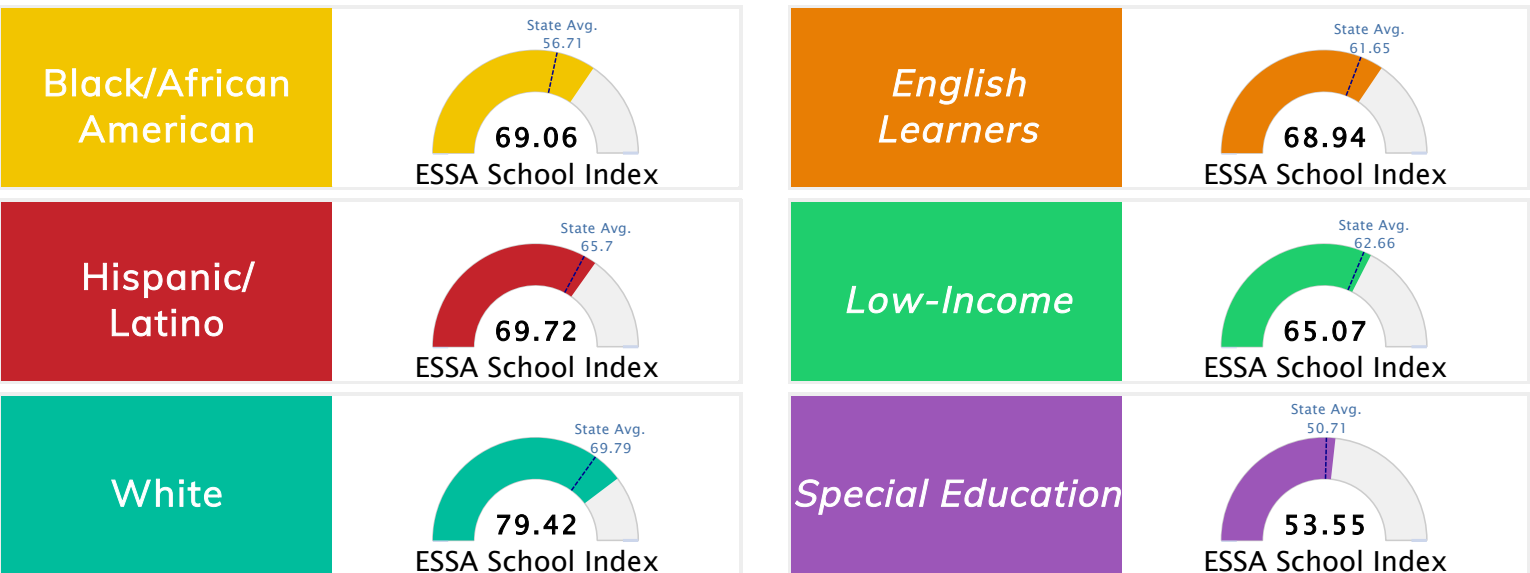

Note: Full color represents score

Prepared by the Arkansas Department of Education