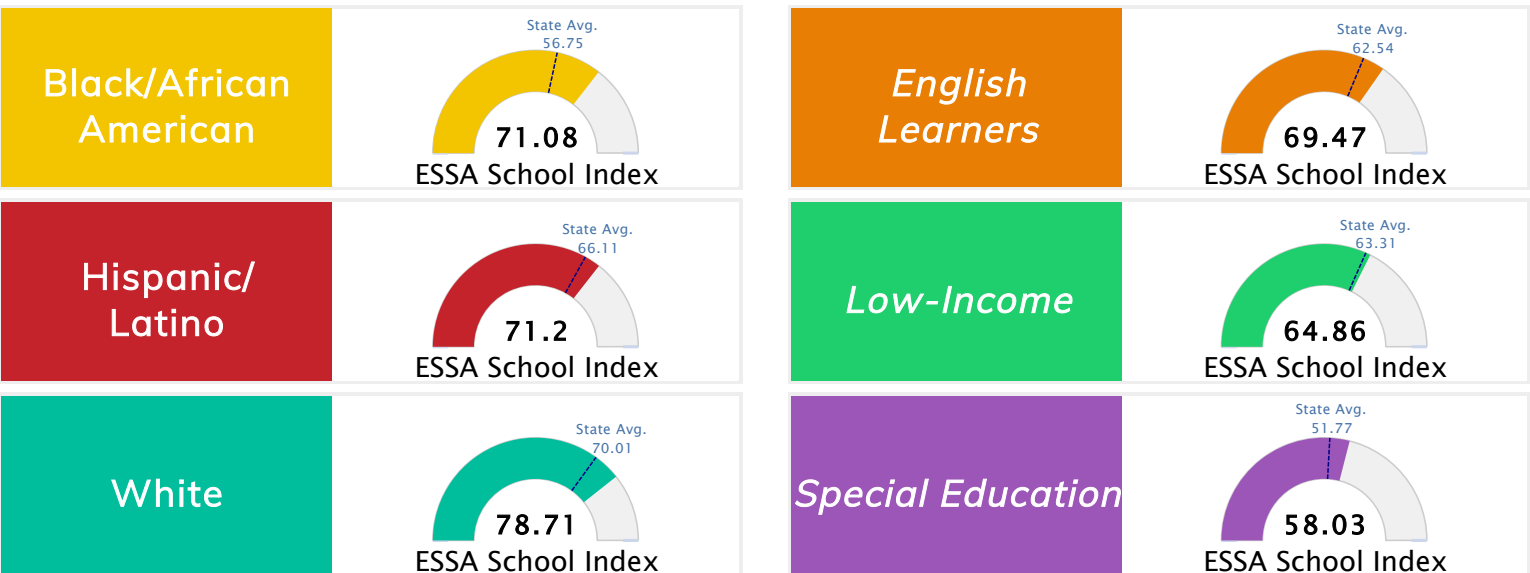

Note: Full color represents score

Prepared by the Arkansas Department of Education