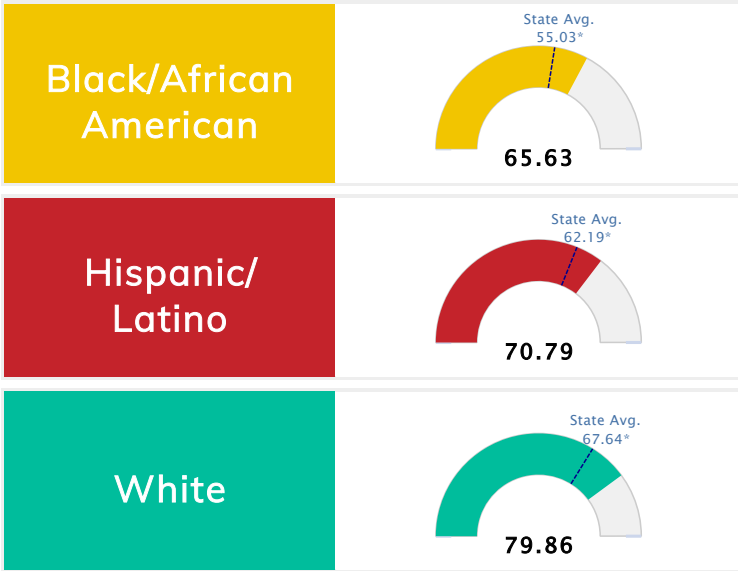

ELA % Tested	Math % Tested		ELA % Tested	Math % Tested
All Students	97.91%	97.91%			
Black / African American	94.29%	94.29%	English Learners	98.88%	98.88%
Hispanic / Latino	96.95%	97.46%	Economically Disadvantaged	94.44%	94.44%
White	98.08%	98.08%	Students with Disabilities	90.91%	90.15%

Prepared by the Arkansas Department of Education: Division of Elementary and Secondary Education