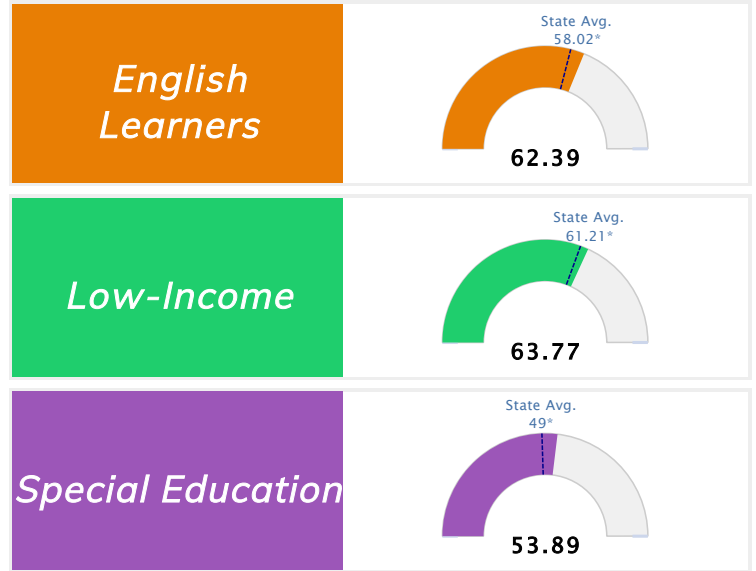

ELA % Tested	Math % Tested		ELA % Tested	Math % Tested
All Students	97.91%	97.91%			
Black / African American	94.29%	94.29%	English Learners	98.88%	98.88%
Hispanic / Latino	96.95%	97.46%	Economically Disadvantaged	94.44%	94.44%
White	98.08%	98.08%	Students with Disabilities	90.91%	90.15%

Prepared by the Arkansas Department of Education: Division of Elementary and Secondary Education