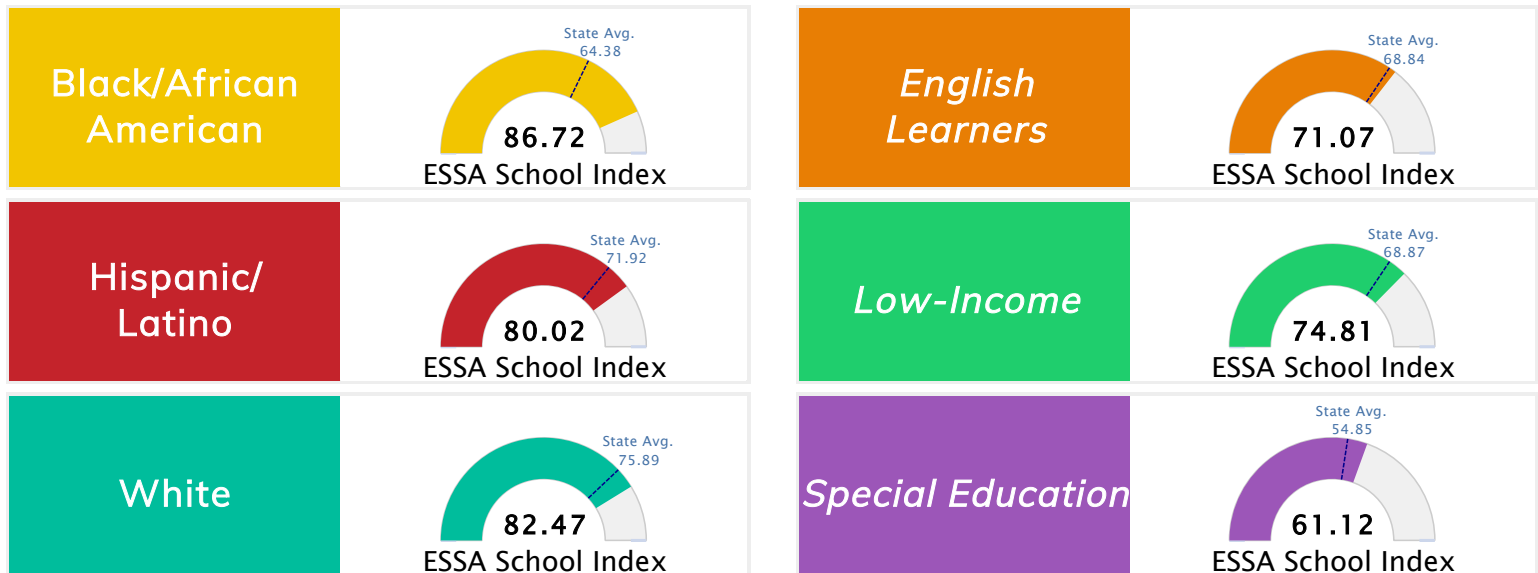

Note: Full color represents score

Prepared by the Arkansas Department of Education