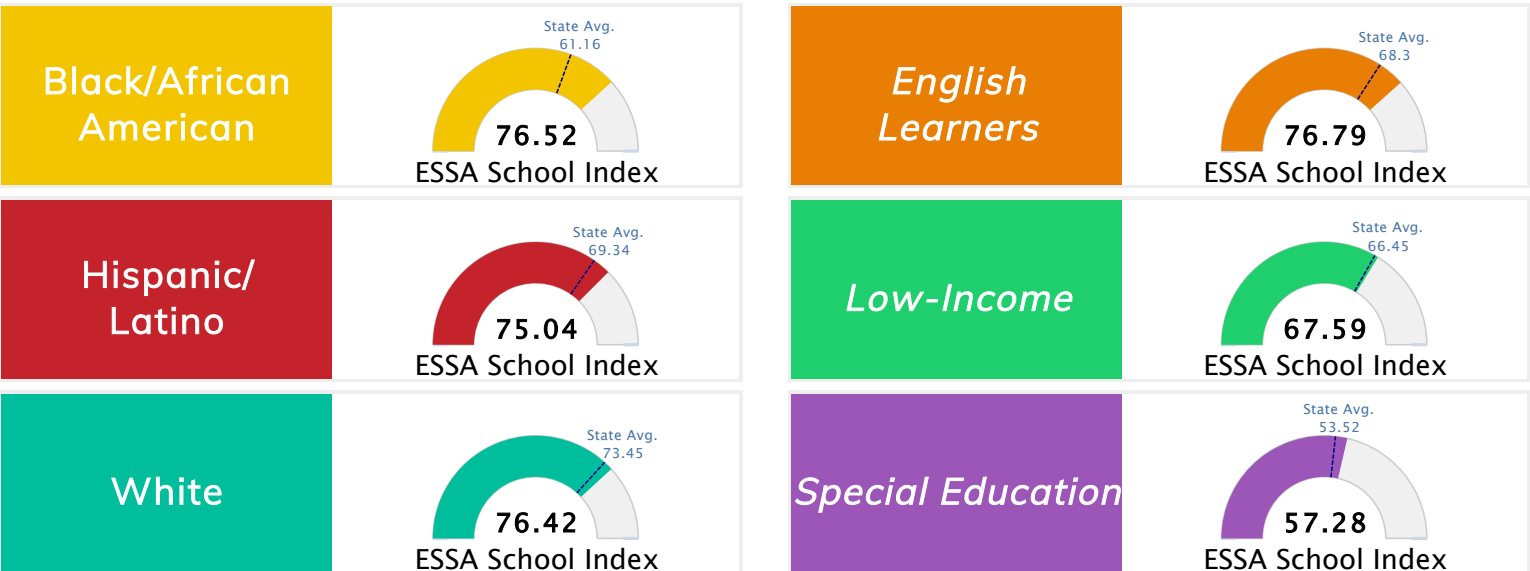

Note: Full color represents score

Prepared by the Arkansas Department of Education