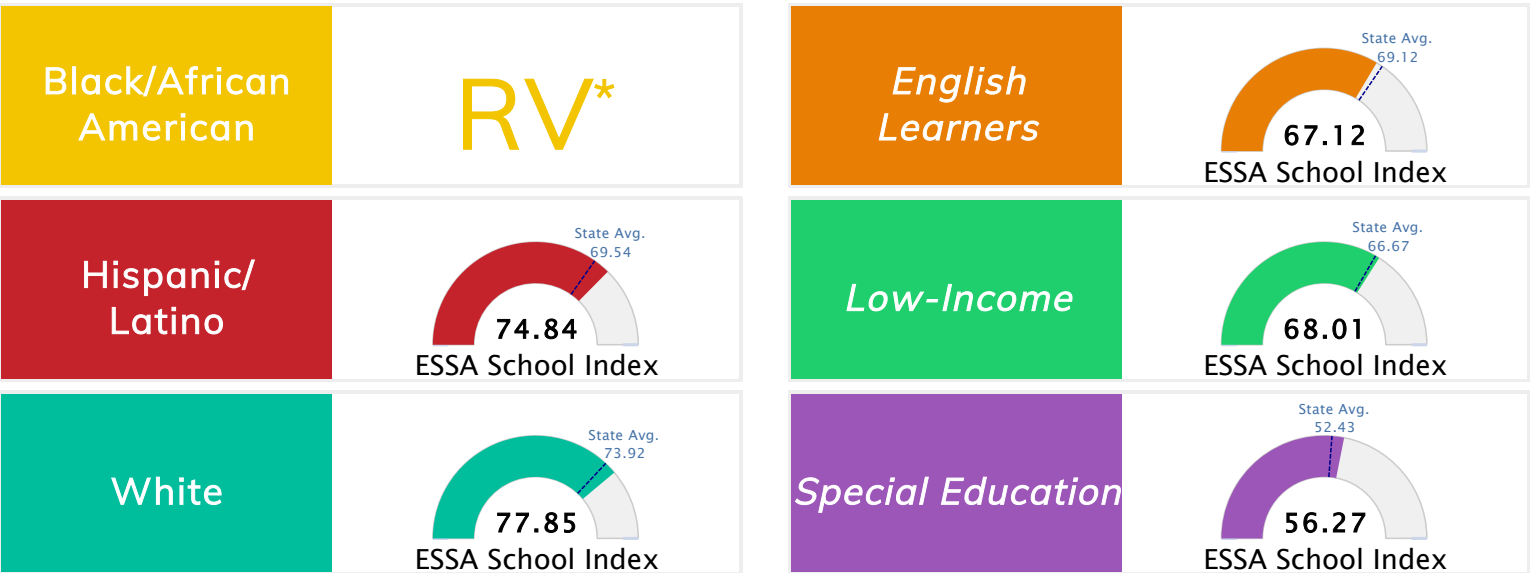

Note: Full color represents score

*RV = Restricted Value for sub-pops size < 10

Prepared by the Arkansas Department of Education