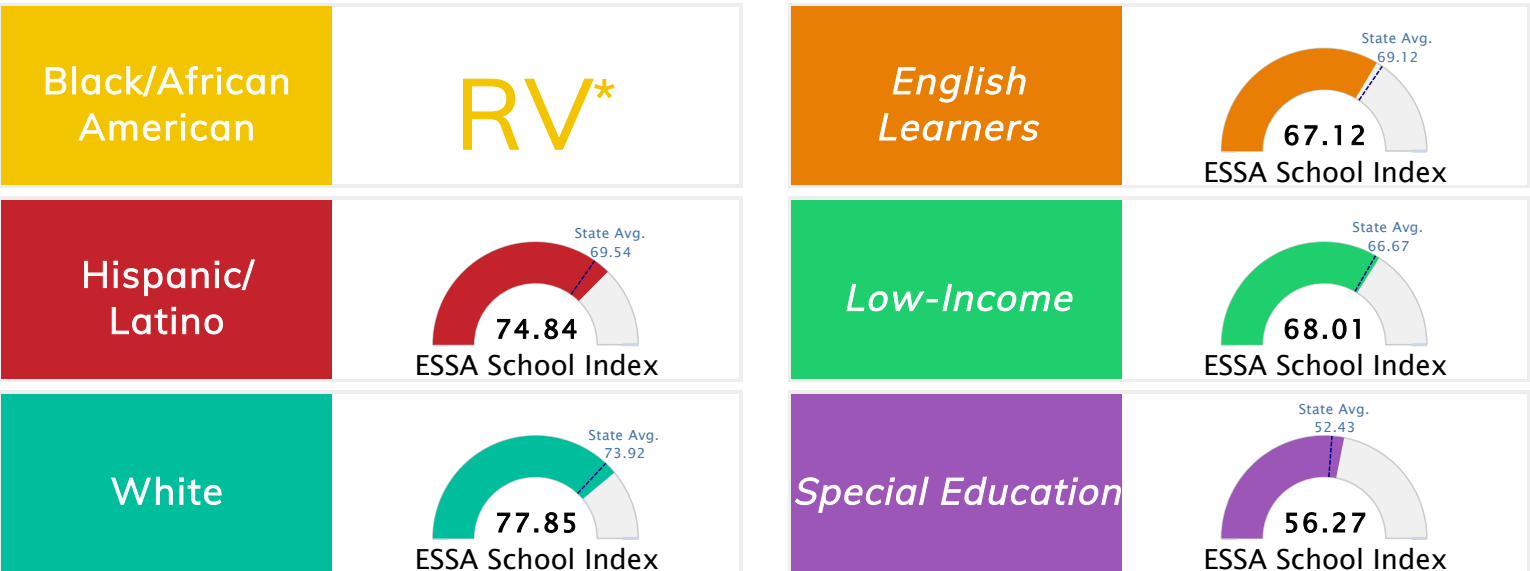

Note: Full color represents score

*RV = Restricted Value for sub-pops size < 10

Prepared by the Arkansas Department of Education