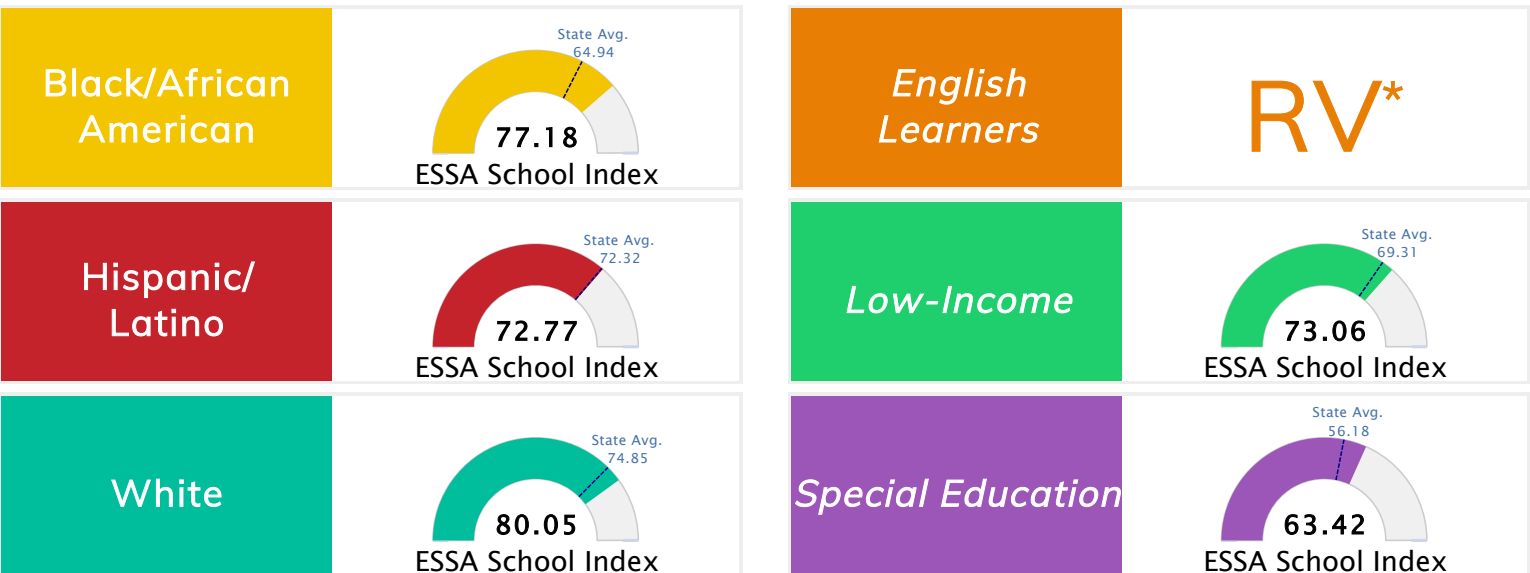

Note: Full color represents score

*RV = Restricted Value for sub-pops size < 10

Prepared by the Arkansas Department of Education