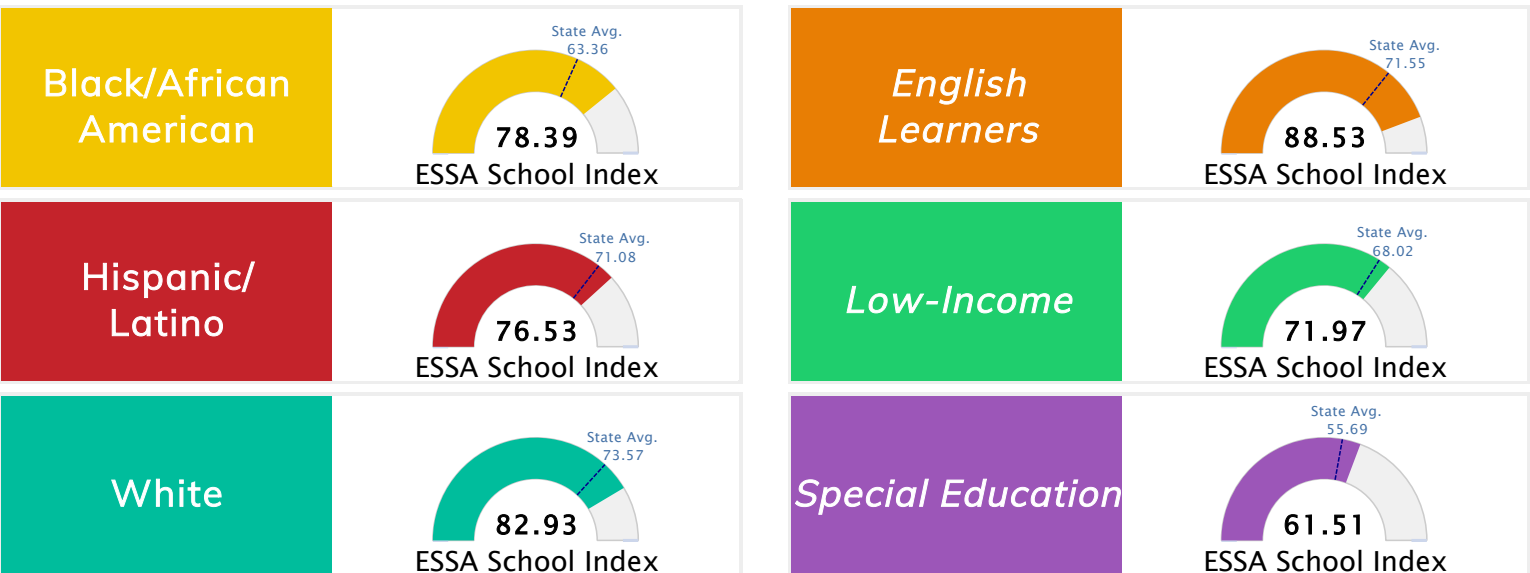

Note: Full color represents score

Prepared by the Arkansas Department of Education