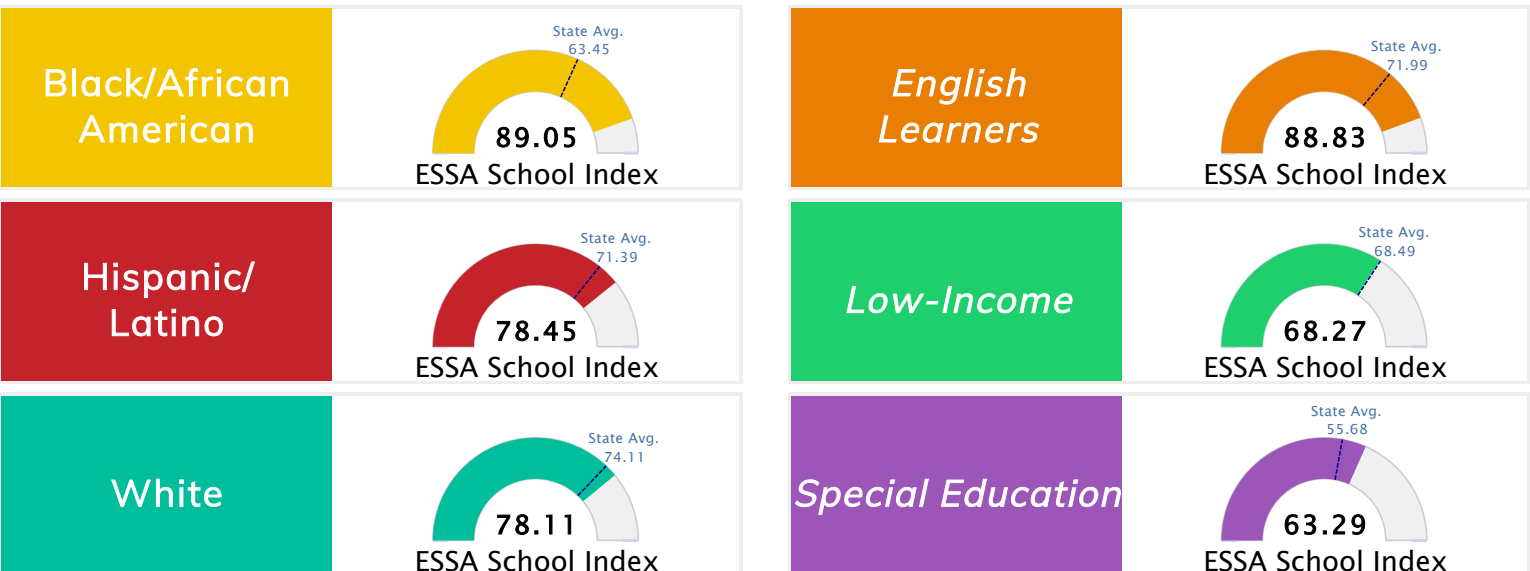

Note: Full color represents score

Prepared by the Arkansas Department of Education