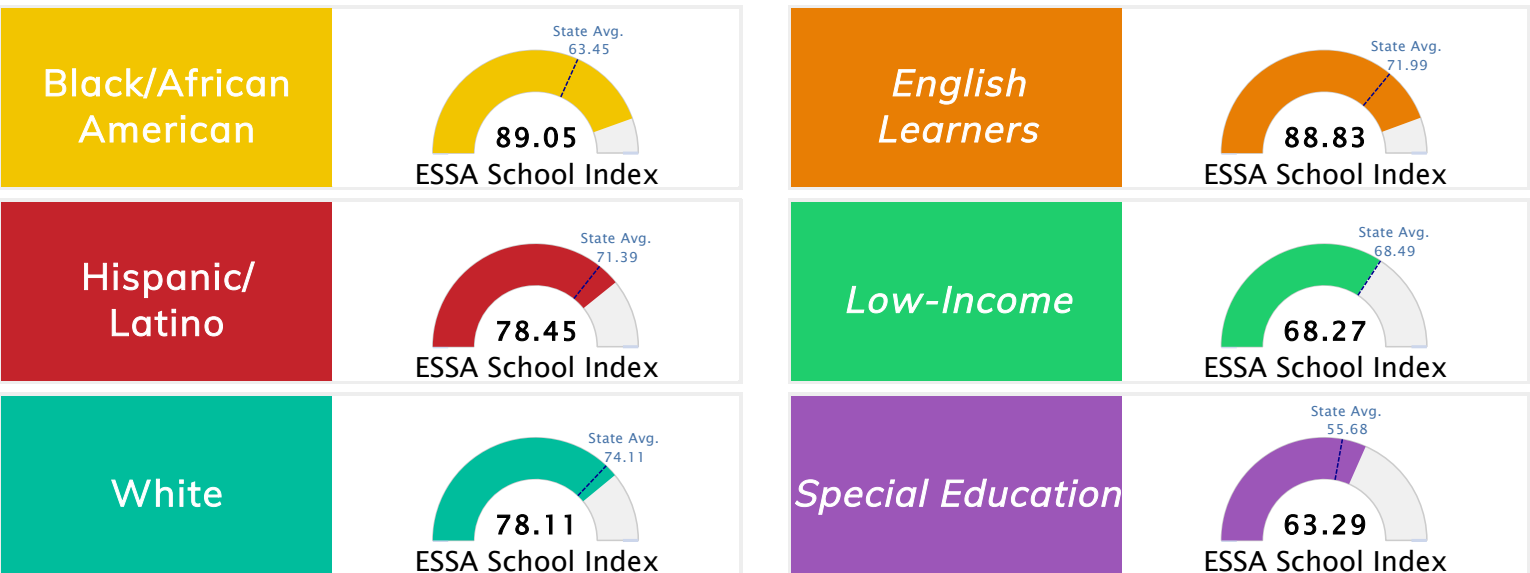

Note: Full color represents score

Prepared by the Arkansas Department of Education