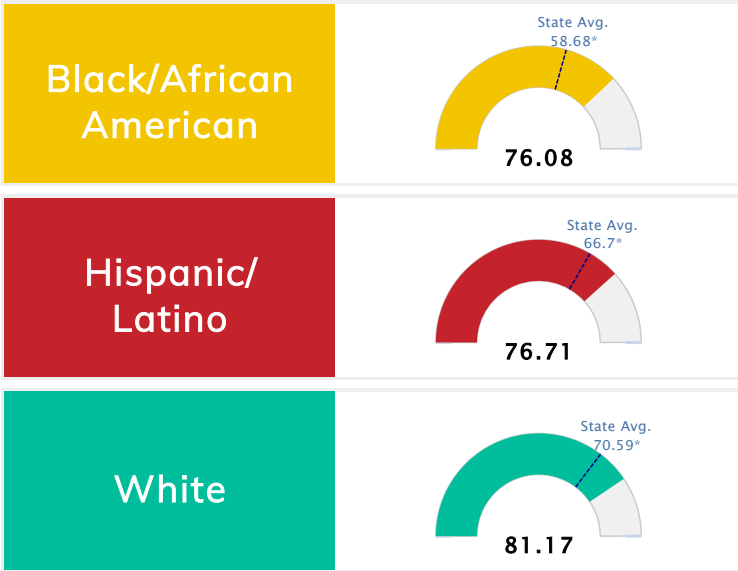

ELA % Tested	Math % Tested		ELA % Tested	Math % Tested
All Students	98.68%	98.68%			
Black / African American	100.00%	100.00%	English Learners	96.08%	96.08%
Hispanic / Latino	100.00%	100.00%	Economically Disadvantaged	98.48%	98.48%
White	98.95%	98.95%	Students with Disabilities	100.00%	100.00%

Prepared by the Arkansas Department of Education: Division of Elementary and Secondary Education