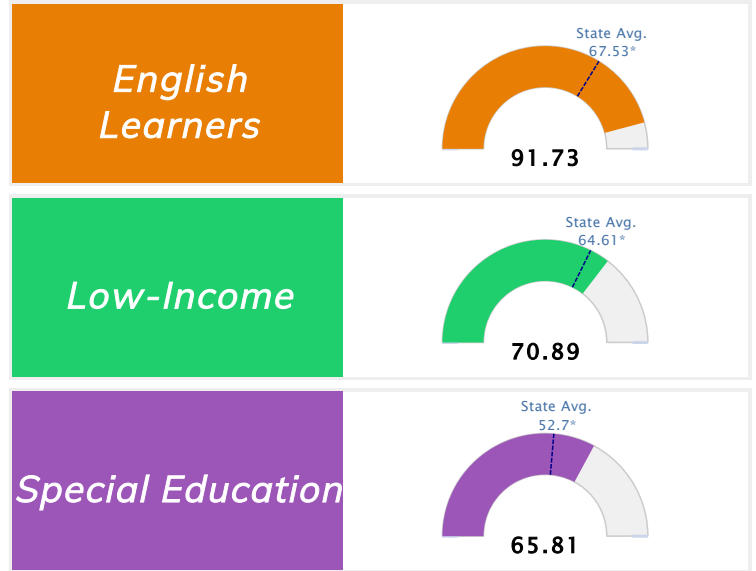

ELA % Tested	Math % Tested		ELA % Tested	Math % Tested
All Students	98.68%	98.68%			
Black / African American	100.00%	100.00%	English Learners	96.08%	96.08%
Hispanic / Latino	100.00%	100.00%	Economically Disadvantaged	98.48%	98.48%
White	98.95%	98.95%	Students with Disabilities	100.00%	100.00%

Prepared by the Arkansas Department of Education: Division of Elementary and Secondary Education