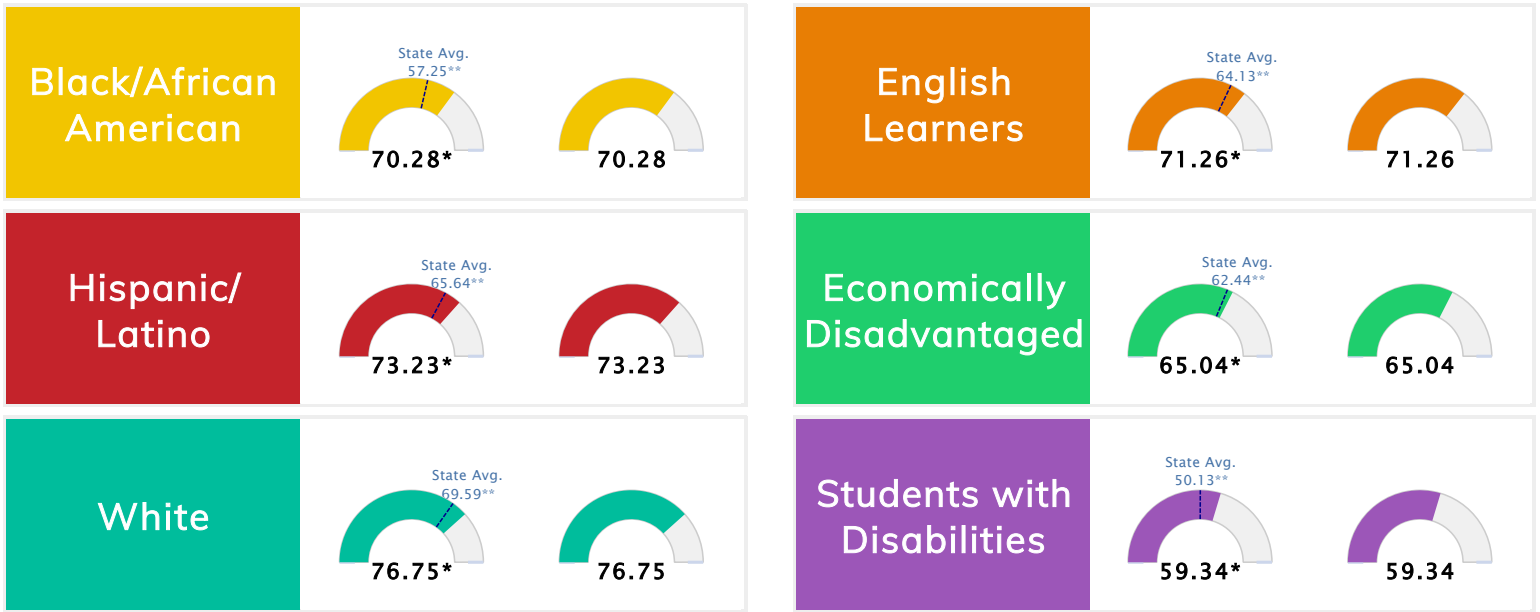

ELA % Tested	Math % Tested		ELA % Tested	Math % Tested

All Students	99.63%	99.63%			
Black / African American	100.00%	100.00%	English Learners	100.00%	100.00%
Hispanic / Latino	100.00%	100.00%	Economically Disadvantaged	100.00%	100.00%
White	99.50%	99.50%	Students with Disabilities	100.00%	100.00%

Prepared by the Arkansas Department of Education: Division of Elementary and Secondary Education