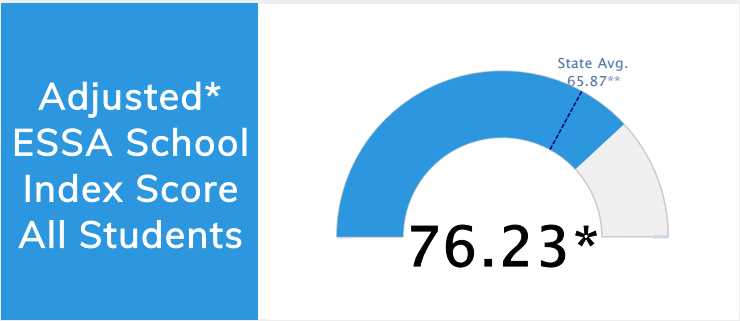

2020 - 2021 • Accountability At-a-Glance • Ardis Ann Middle School

Contact Information
Ardis Ann Middle School | Bentonville School District
Principal: Kevin McAuliffe | Superintendent: Deborah Bruick-Jones
3400 SW 2nd St Bentonville, AR 72712-
http://www.bentonvillek12.org | (479) 254-5510

Student Information			
Grades	5 - 6	Total Enrollment	580
Black	5.17%	<i>English Learners</i>	1.90%
Hispanic	10.86%	<i>Economically Disadvantaged</i>	21.72%
White	72.93%	<i>Students with Disabilities</i>	11.72%

The Public School Rating System (A.C.A. § 6-15-2105) was suspended for the 2020-2021 school year by Act 89 of 2021

School Performance • ESSA School Index Score 2021

*To ensure stakeholders can draw reasonable conclusions about school performance, two scores are reported for all students and subgroups of students. This promotes increased transparency and ensures the information on performance is meaningful and comparable as required by Section 1111(c)(4)(E)(ii) of the Every Student Succeeds Act.

Two scores reported (If both scores are equal the school tested 95% or more students):

- **Adjusted ESSA School Index score:** The Annual ESSA School Index Score follows the approved [ESSA Business Rules](#).
- **Unadjusted ESSA School Index score:** This score reflects school performance for full academic year students that were tested regardless of whether 95% of students tested. Please see percent tested below. These data should only be used to facilitate discussions regarding the impact of COVID-19.

**State Average of ESSA School Index Scores for Grade Span.