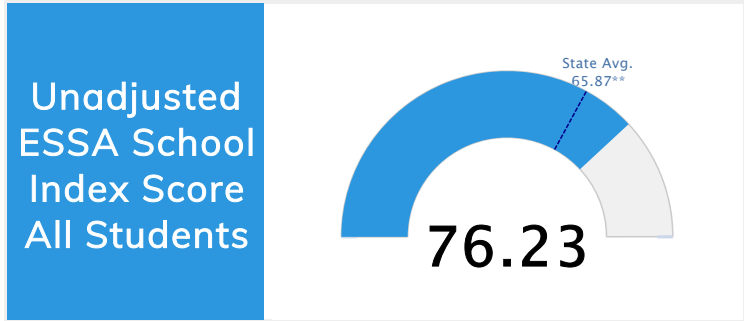

2020 - 2021 • Accountability At-a-Glance • Ardis Ann Middle School

Contact Information
Ardis Ann Middle School | Bentonville School District
Principal: Kevin McAuliffe | Superintendent: Deborah Bruick-Jones
3400 SW 2nd St Bentonville, AR 72712-
http://www.bentonvillek12.org | (479) 254-5510

Student Information			
Grades	5 - 6	Total Enrollment	580
Black	5.17%	<i>English Learners</i>	1.90%
Hispanic	10.86%	<i>Economically Disadvantaged</i>	21.72%
White	72.93%	<i>Students with Disabilities</i>	11.72%

The Public School Rating System (A.C.A. § 6-15-2105) was suspended for the 2020-2021 school year by Act 89 of 2021

School Performance • ESSA School Index Score 2021

*To ensure stakeholders can draw reasonable conclusions about school performance, two scores are reported for all students and subgroups of students. This promotes increased transparency and ensures the information on performance is meaningful and comparable as required by Section 1111(c)(4)(E)(ii) of the Every Student Succeeds Act.

Two scores reported (If both scores are equal the school tested 95% or more students):

- **Adjusted ESSA School Index score:** The Annual ESSA School Index Score follows the approved [ESSA Business Rules](#).
- **Unadjusted ESSA School Index score:** This score reflects school performance for full academic year students that were tested regardless of whether 95% of students tested. Please see percent tested below. These data should only be used to facilitate discussions regarding the impact of COVID-19.

**State Average of ESSA School Index Scores for Grade Span.