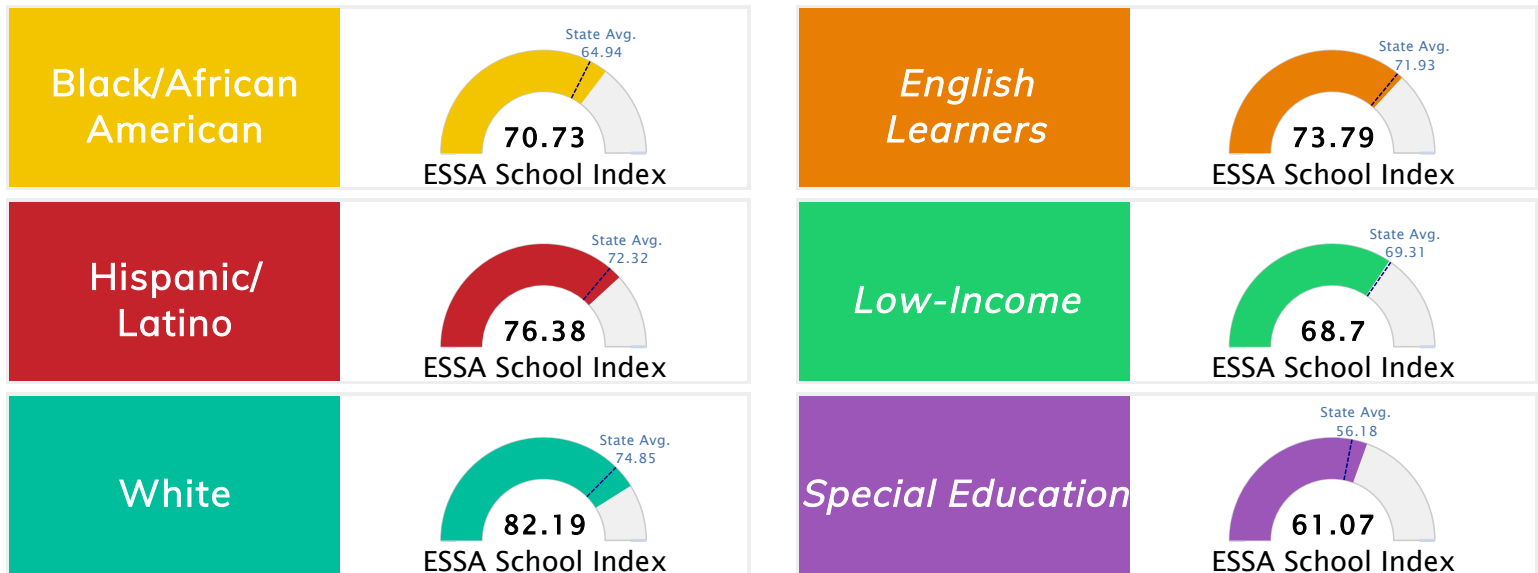

Note: Full color represents score

Prepared by the Arkansas Department of Education