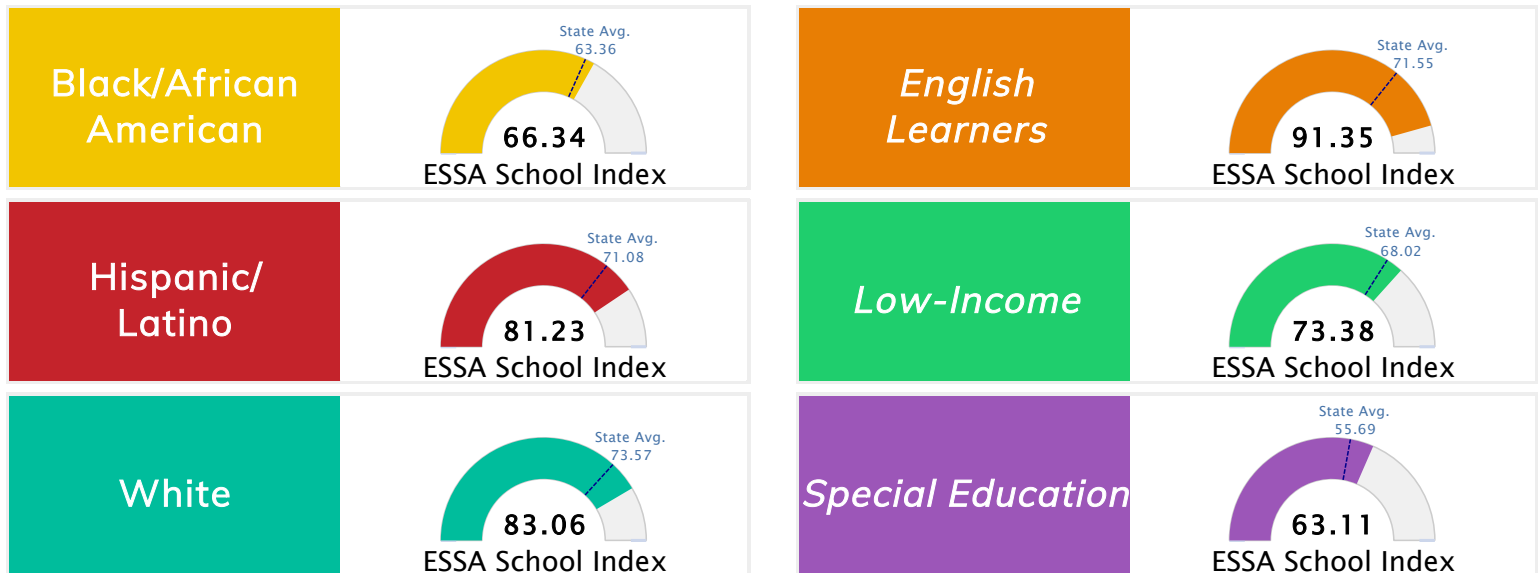

Note: Full color represents score

Prepared by the Arkansas Department of Education