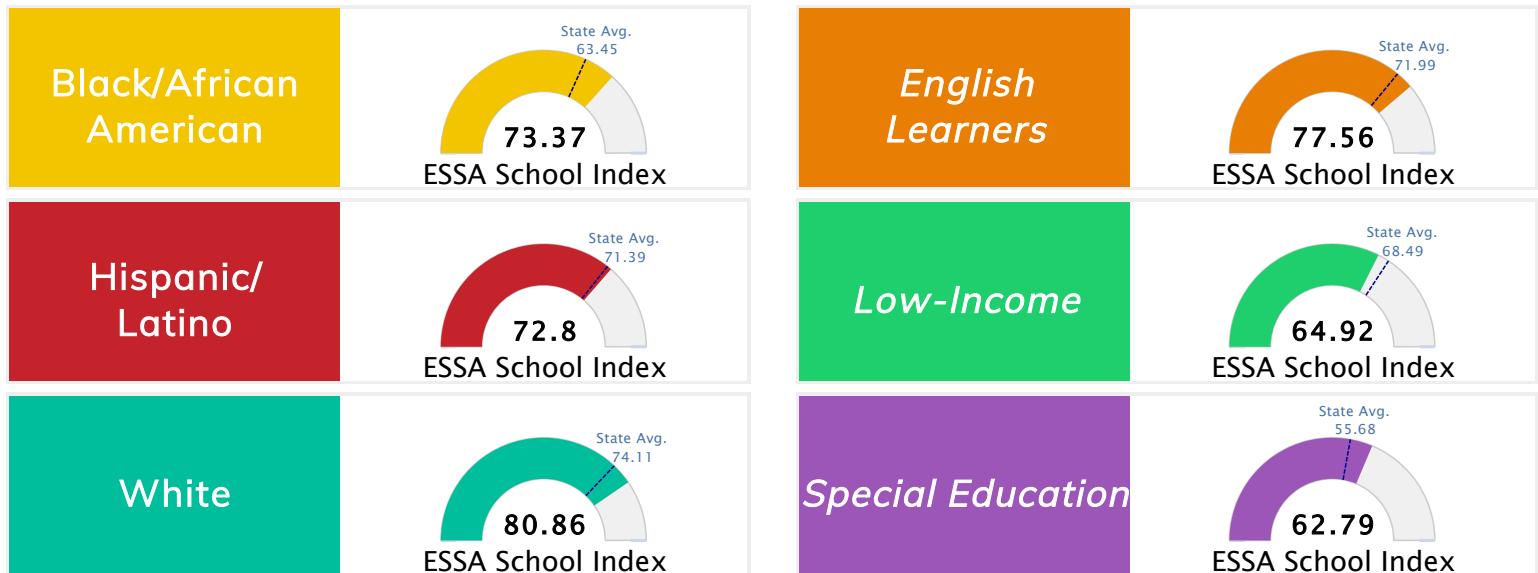

Note: Full color represents score

Prepared by the Arkansas Department of Education