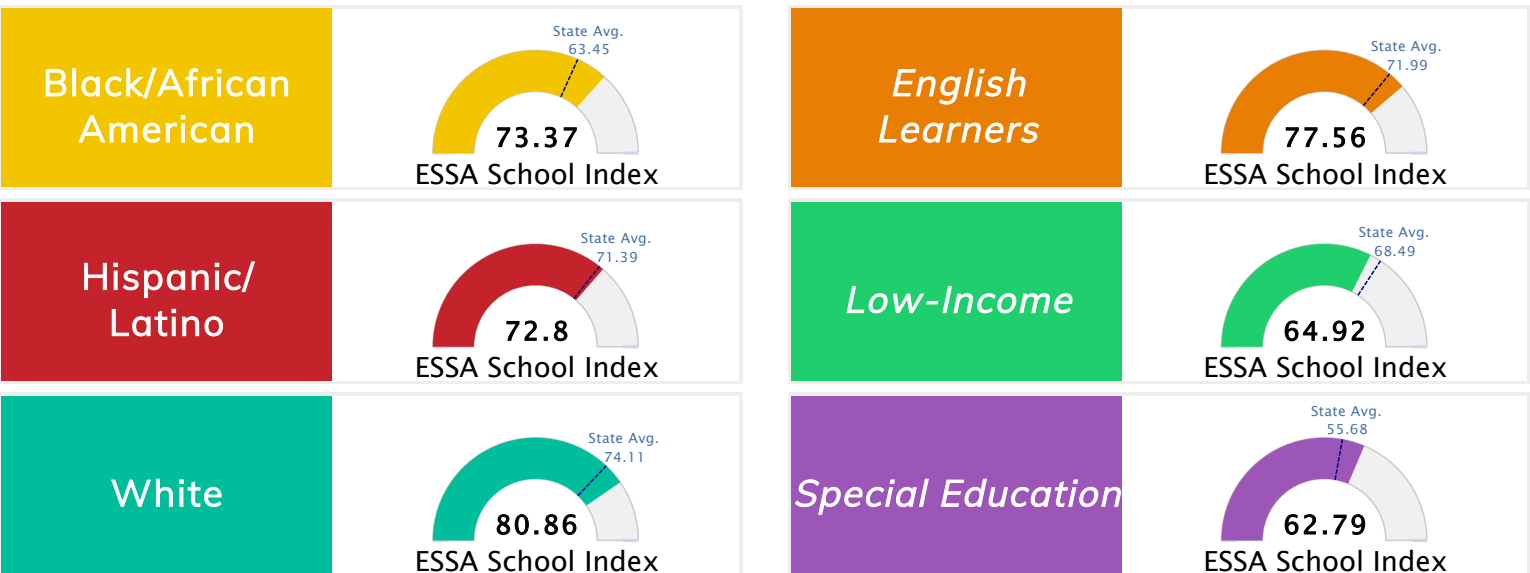

Note: Full color represents score

Prepared by the Arkansas Department of Education