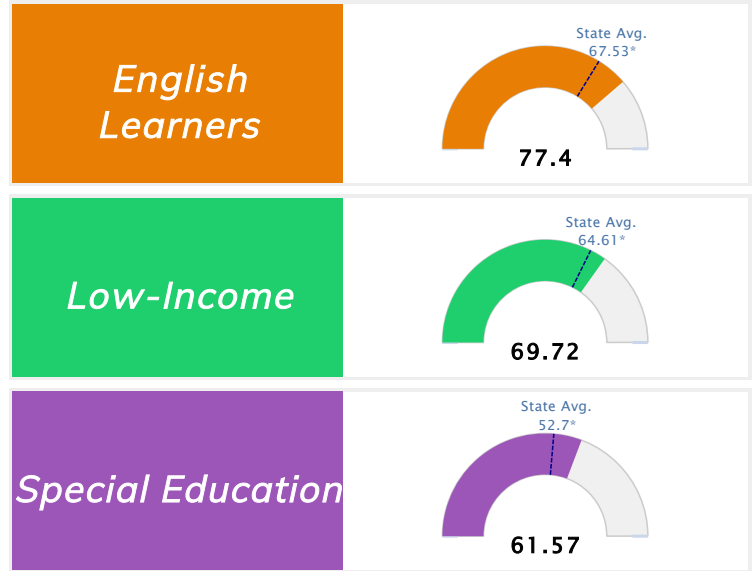

ELA % Tested	Math % Tested		ELA % Tested	Math % Tested
All Students	100.00%	100.00%			
Black / African American	100.00%	100.00%	English Learners	100.00%	100.00%
Hispanic / Latino	100.00%	100.00%	Economically Disadvantaged	100.00%	100.00%
White	100.00%	100.00%	Students with Disabilities	100.00%	100.00%

Prepared by the Arkansas Department of Education: Division of Elementary and Secondary Education