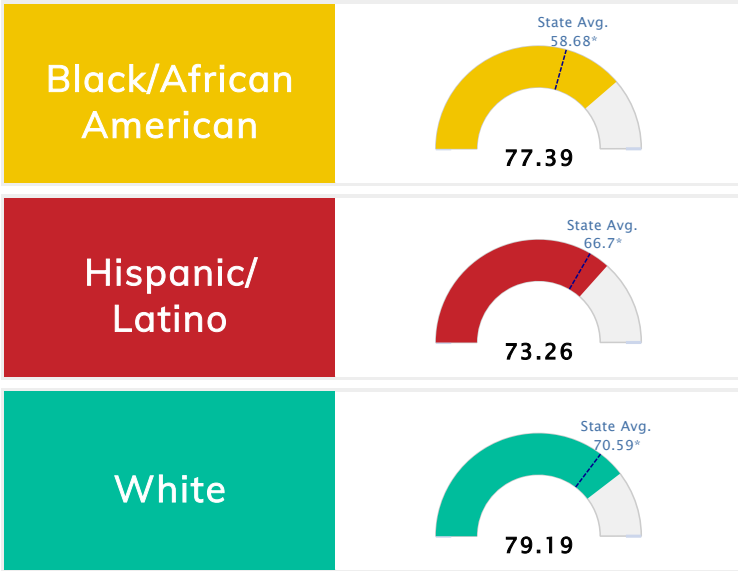

ELA % Tested	Math % Tested		ELA % Tested	Math % Tested
All Students	100.00%	100.00%			
Black / African American	100.00%	100.00%	English Learners	100.00%	100.00%
Hispanic / Latino	100.00%	100.00%	Economically Disadvantaged	100.00%	100.00%
White	100.00%	100.00%	Students with Disabilities	100.00%	100.00%

Prepared by the Arkansas Department of Education: Division of Elementary and Secondary Education