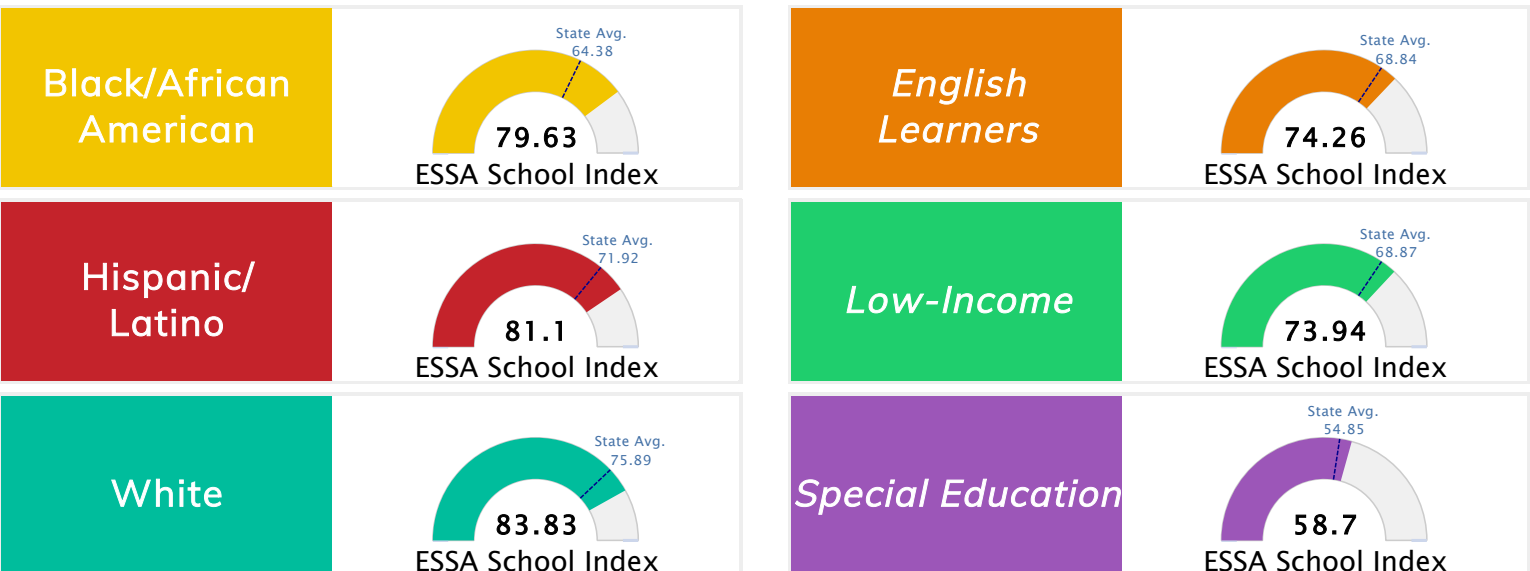

Note: Full color represents score

Prepared by the Arkansas Department of Education