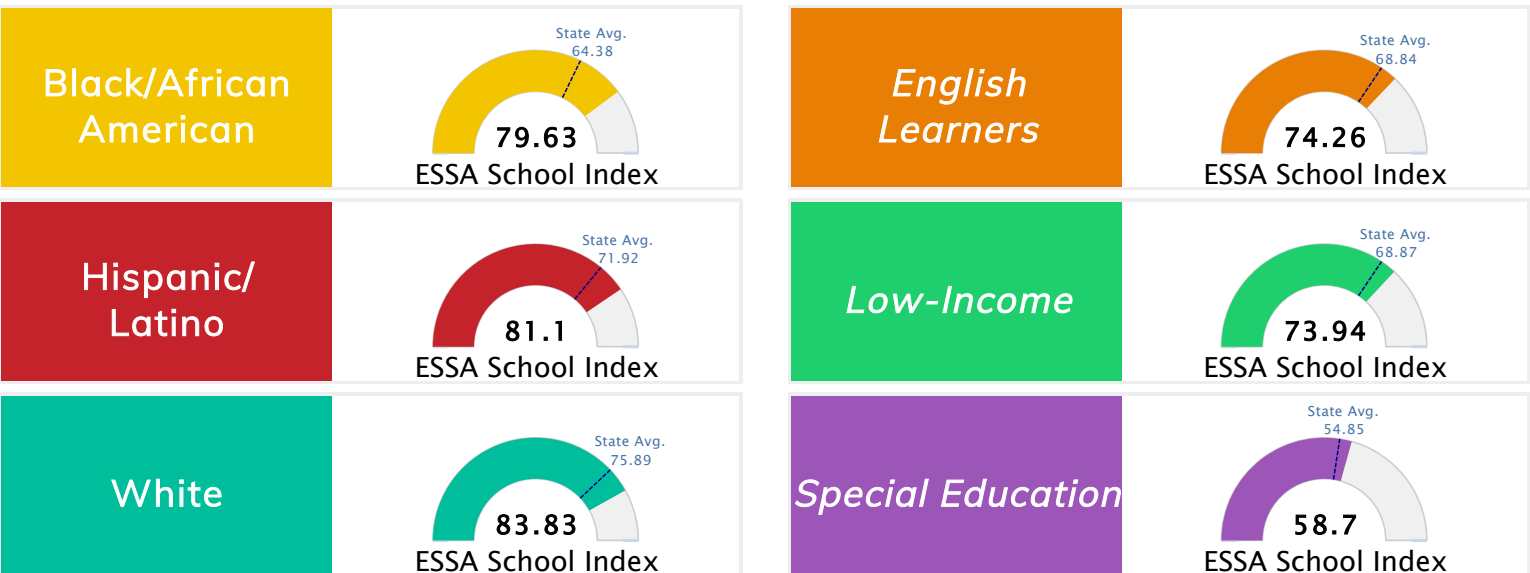

Note: Full color represents score

Prepared by the Arkansas Department of Education