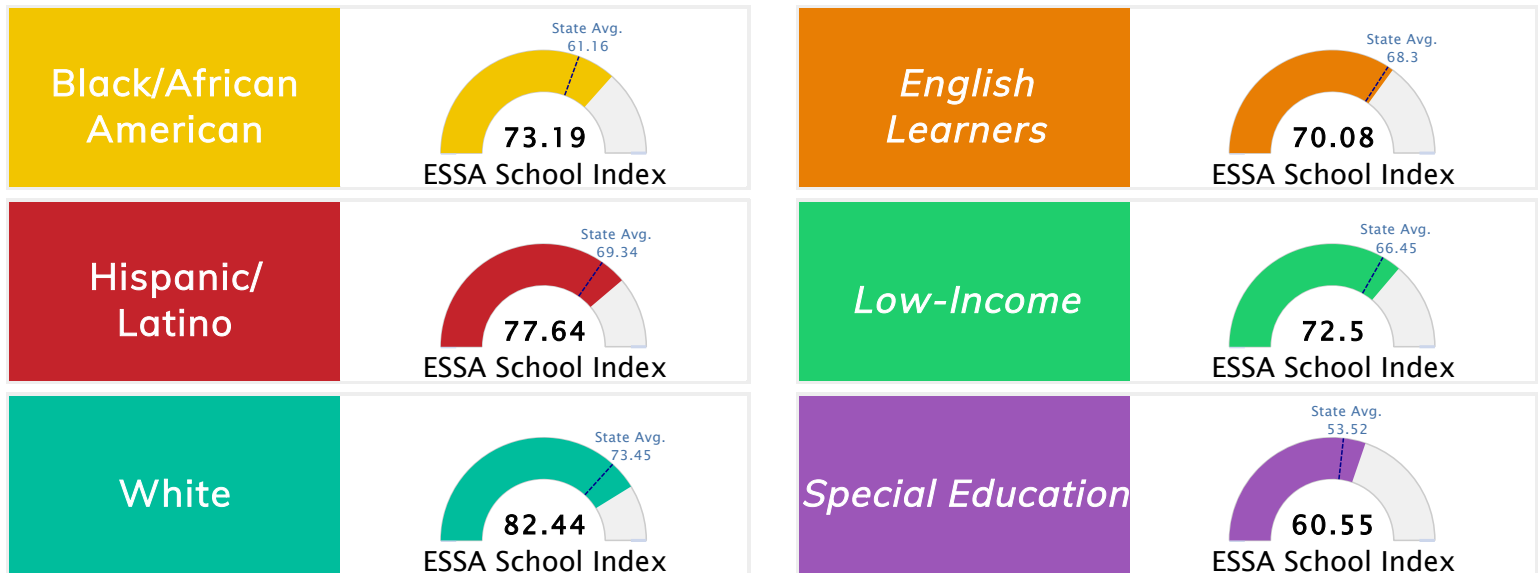

Note: Full color represents score

Prepared by the Arkansas Department of Education