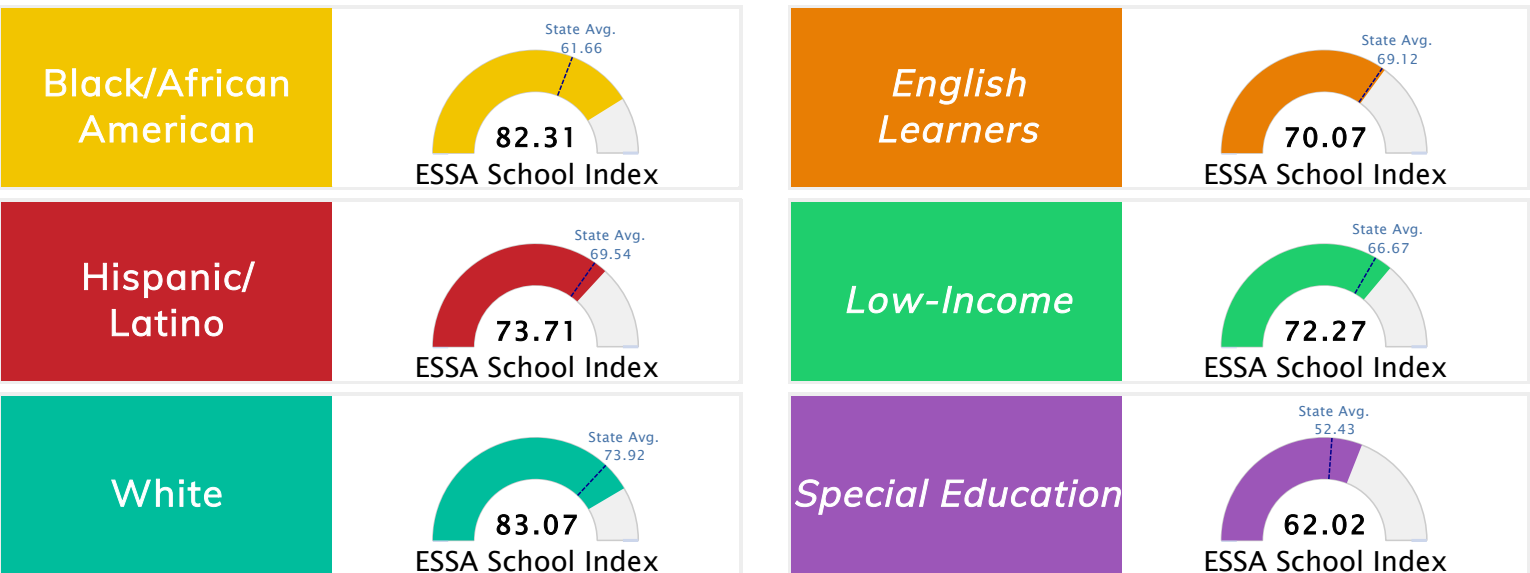

Note: Full color represents score

Prepared by the Arkansas Department of Education