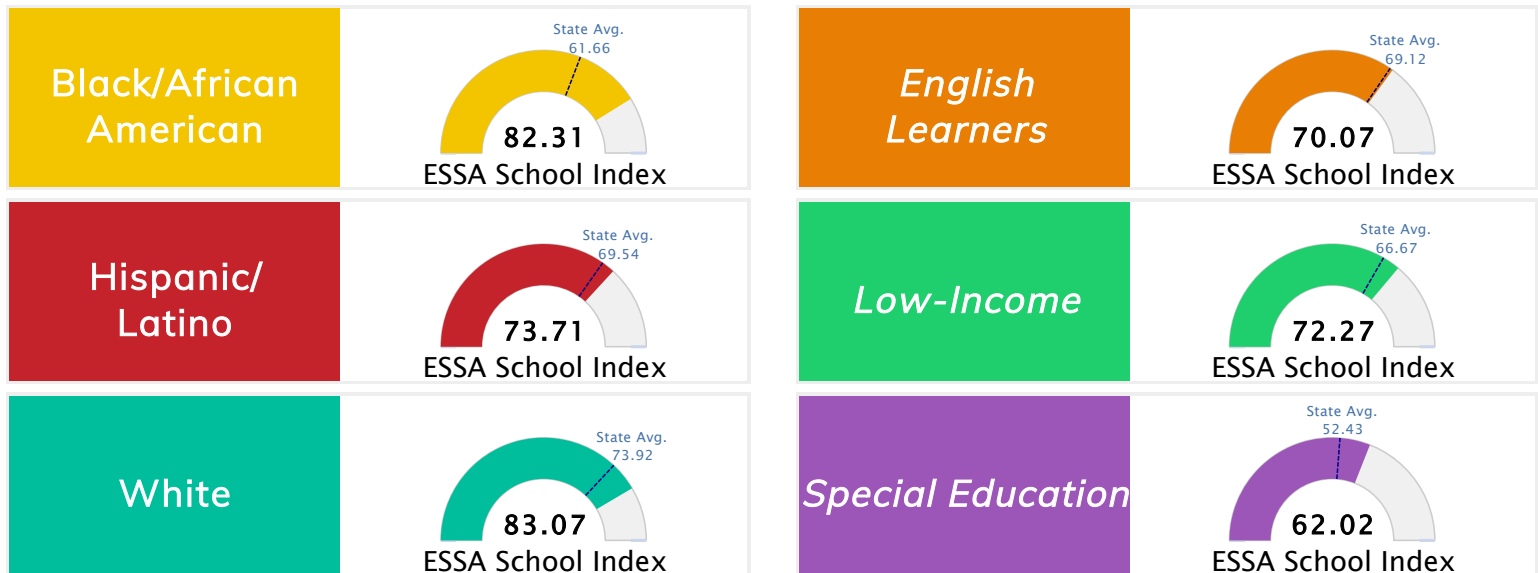

Note: Full color represents score

Prepared by the Arkansas Department of Education