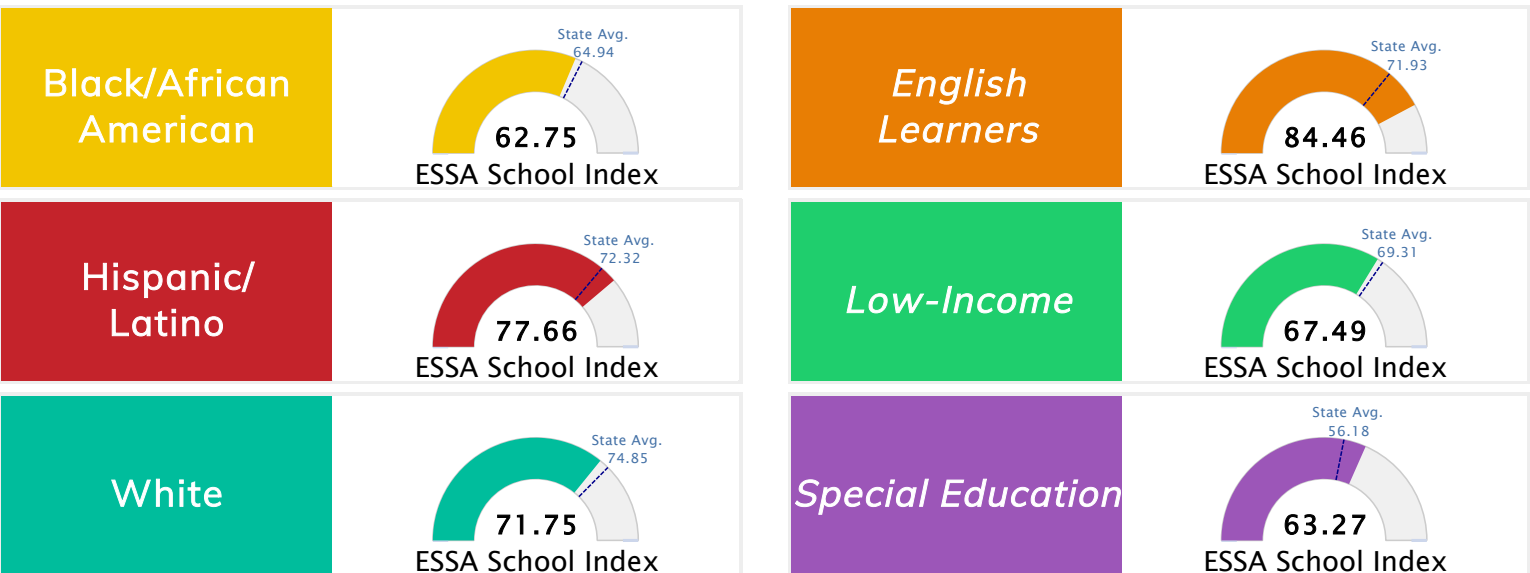

Note: Full color represents score

Prepared by the Arkansas Department of Education