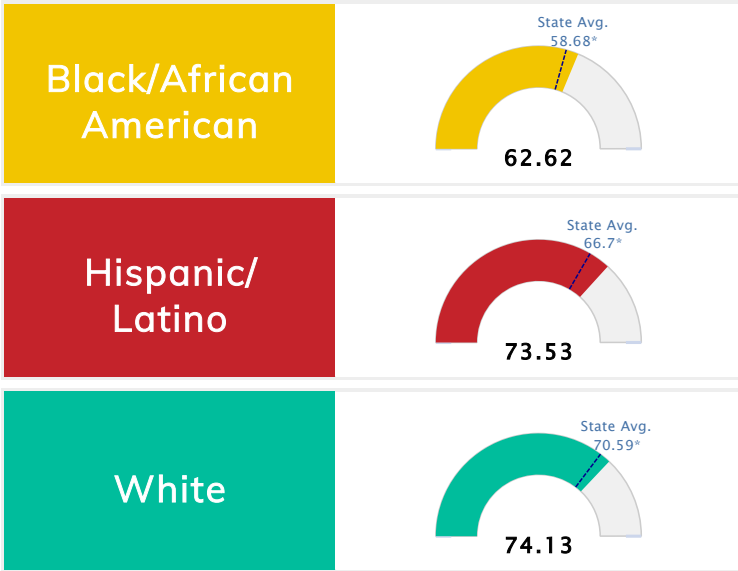

ELA % Tested	Math % Tested		ELA % Tested	Math % Tested
All Students	99.43%	98.85%			
Black / African American	88.89%	88.89%	English Learners	100.00%	100.00%
Hispanic / Latino	100.00%	97.37%	Economically Disadvantaged	100.00%	98.96%
White	100.00%	100.00%	Students with Disabilities	100.00%	100.00%

Prepared by the Arkansas Department of Education: Division of Elementary and Secondary Education