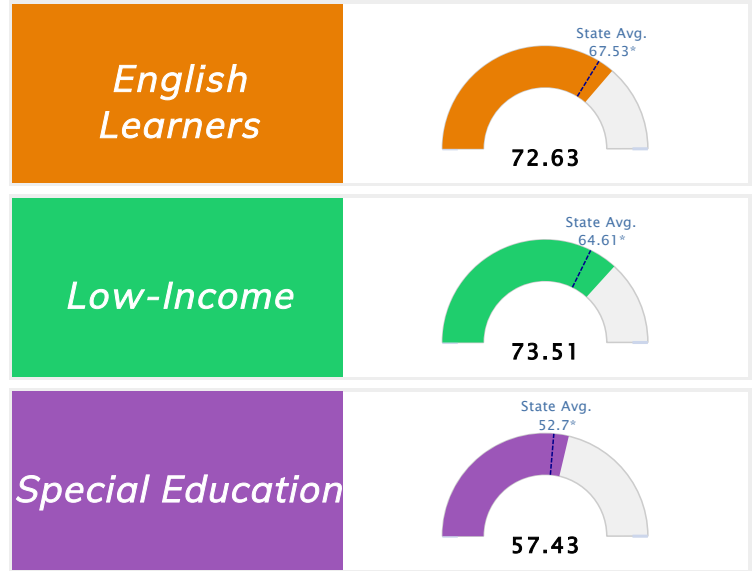

ELA % Tested	Math % Tested		ELA % Tested	Math % Tested
All Students	99.43%	98.85%			
Black / African American	88.89%	88.89%	English Learners	100.00%	100.00%
Hispanic / Latino	100.00%	97.37%	Economically Disadvantaged	100.00%	98.96%
White	100.00%	100.00%	Students with Disabilities	100.00%	100.00%

Prepared by the Arkansas Department of Education: Division of Elementary and Secondary Education