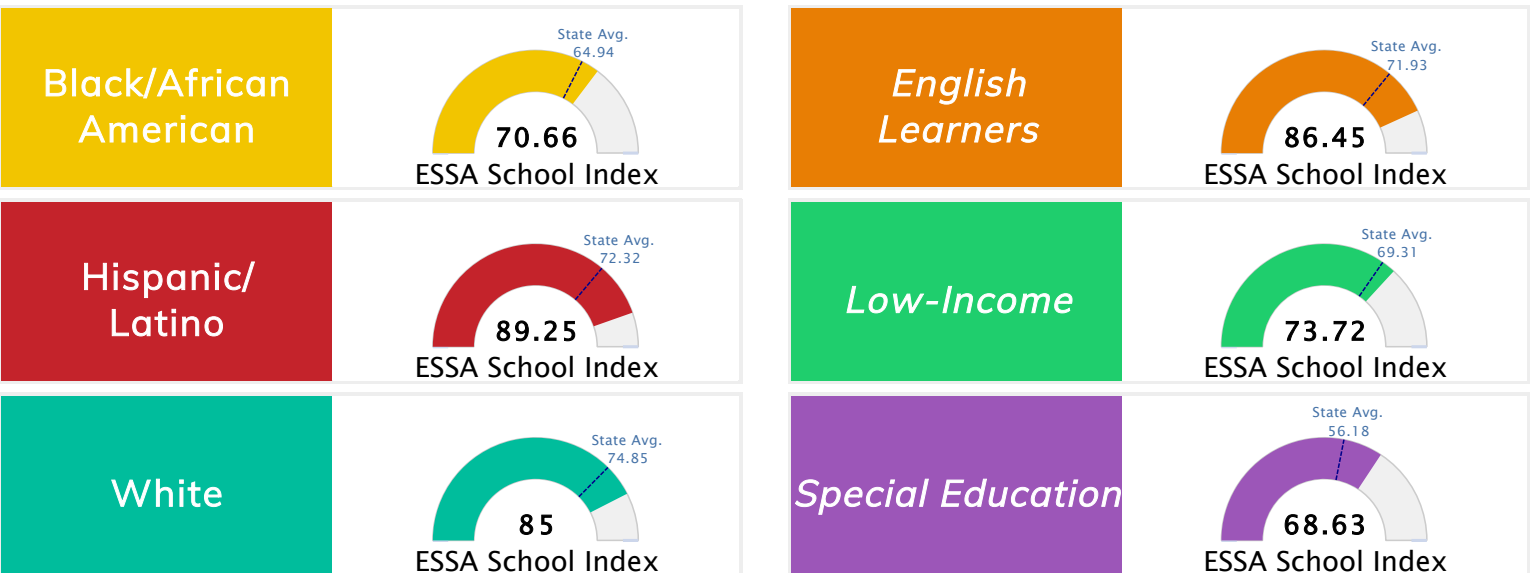

Note: Full color represents score

Prepared by the Arkansas Department of Education