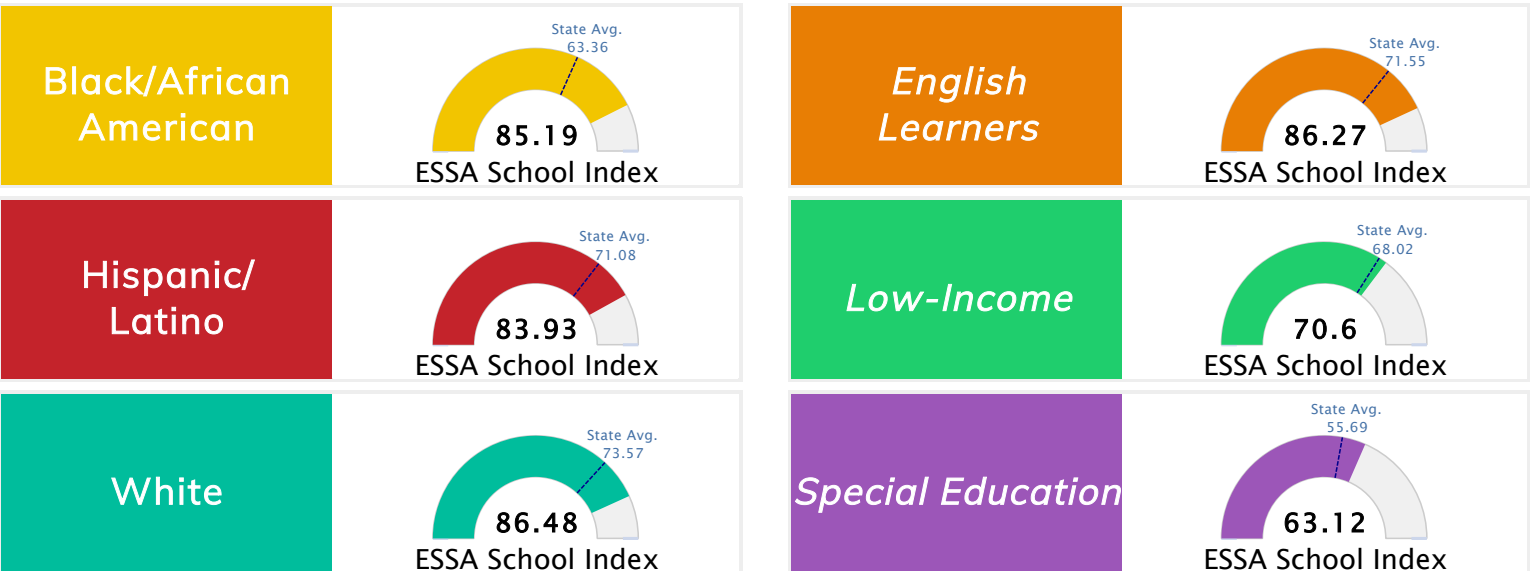

Note: Full color represents score

Prepared by the Arkansas Department of Education