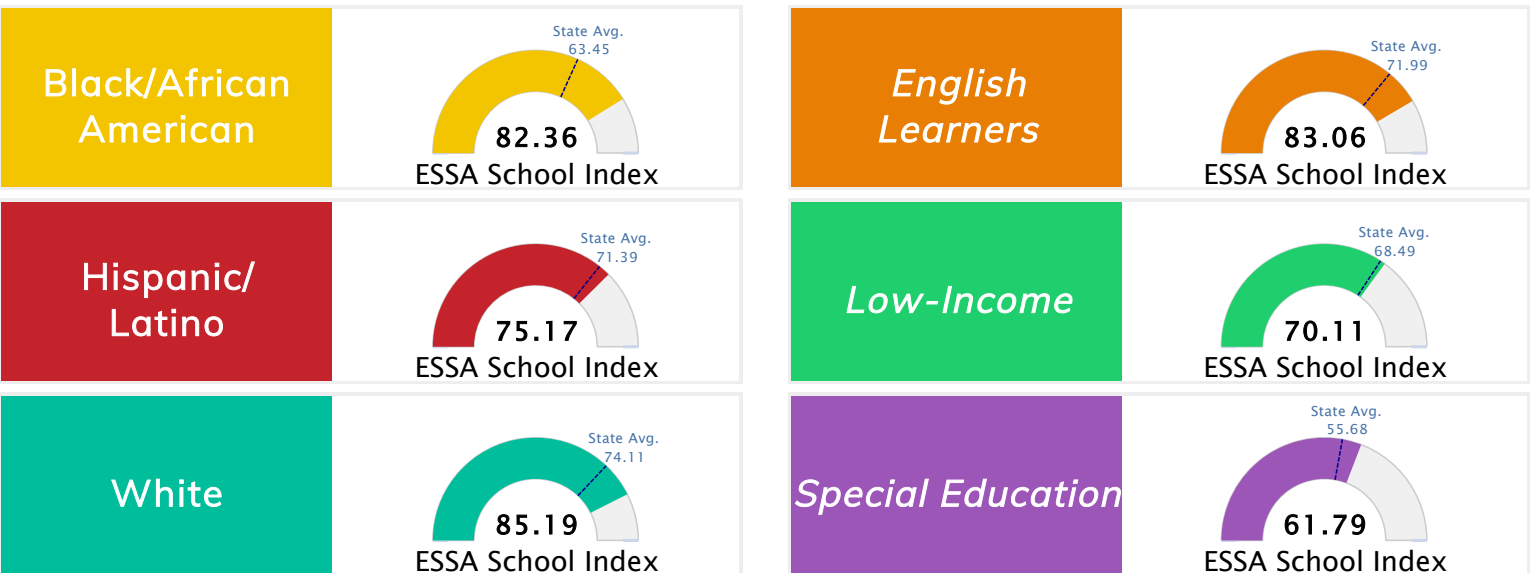

Note: Full color represents score

Prepared by the Arkansas Department of Education