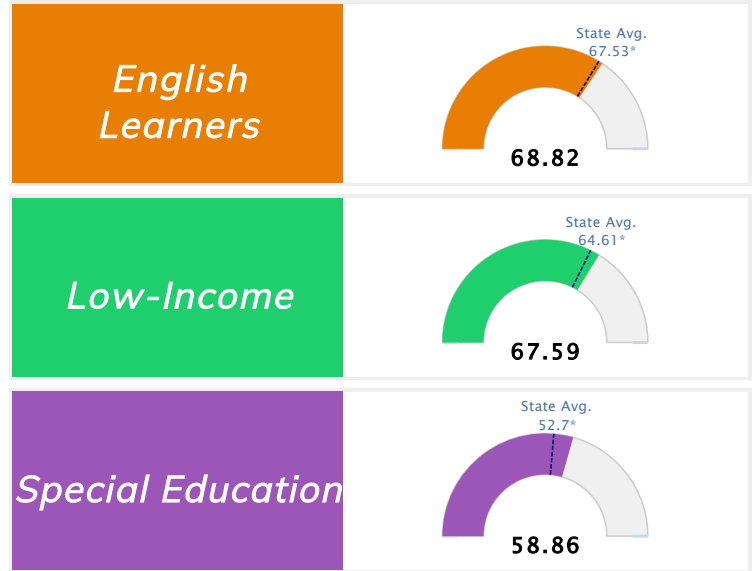

ELA % Tested	Math % Tested		ELA % Tested	Math % Tested
All Students	99.65%	99.65%			
Black / African American	100.00%	100.00%	English Learners	100.00%	100.00%
Hispanic / Latino	97.37%	97.37%	Economically Disadvantaged	98.48%	98.48%
White	100.00%	100.00%	Students with Disabilities	98.15%	98.15%

Prepared by the Arkansas Department of Education: Division of Elementary and Secondary Education