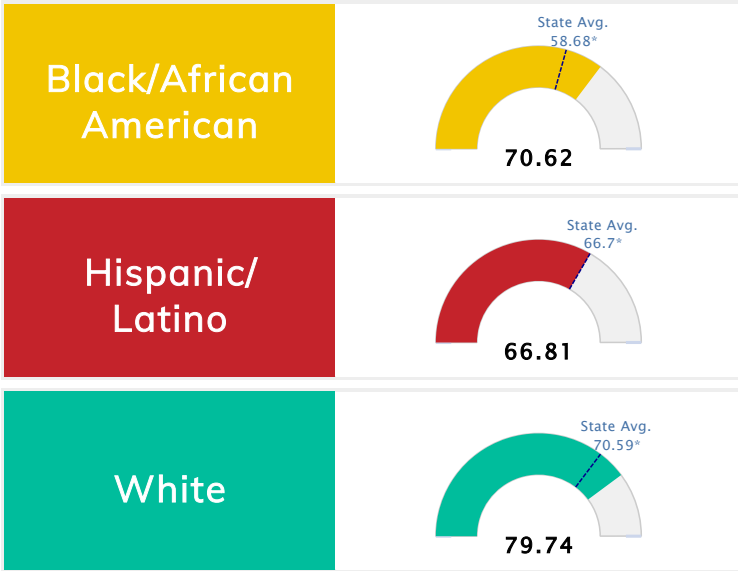

ELA % Tested	Math % Tested		ELA % Tested	Math % Tested
All Students	99.65%	99.65%			
Black / African American	100.00%	100.00%	English Learners	100.00%	100.00%
Hispanic / Latino	97.37%	97.37%	Economically Disadvantaged	98.48%	98.48%
White	100.00%	100.00%	Students with Disabilities	98.15%	98.15%

Prepared by the Arkansas Department of Education: Division of Elementary and Secondary Education