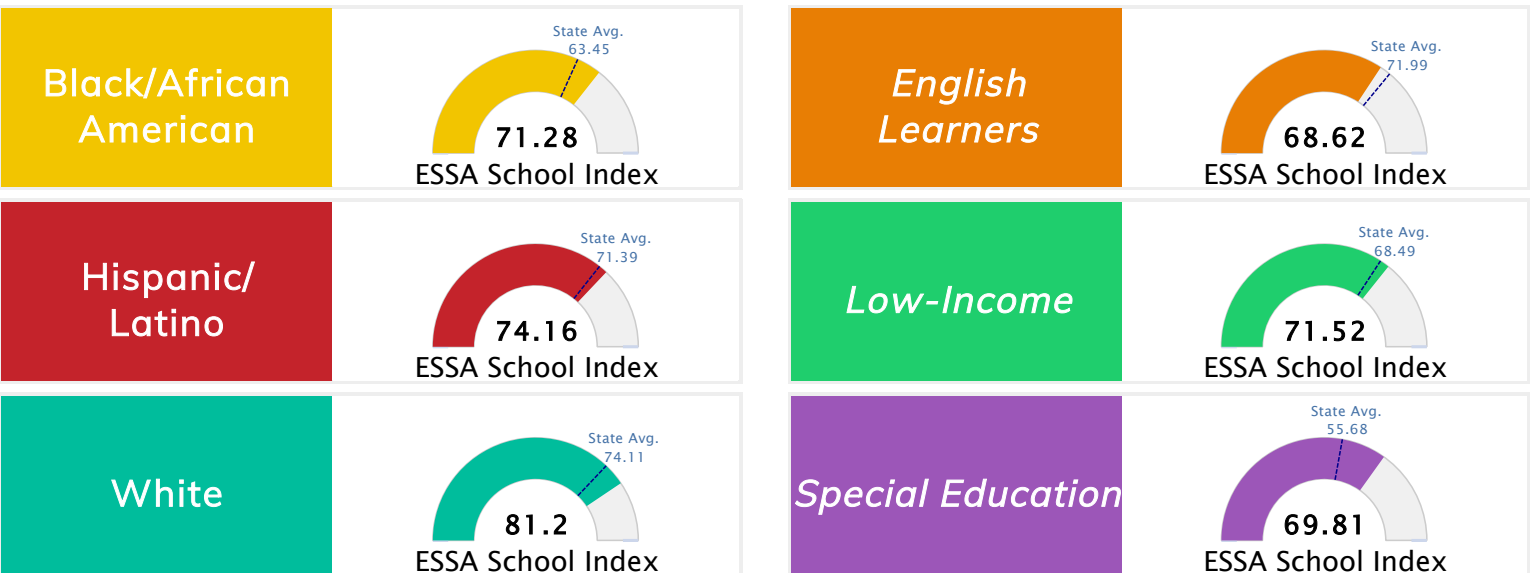

Note: Full color represents score

Prepared by the Arkansas Department of Education