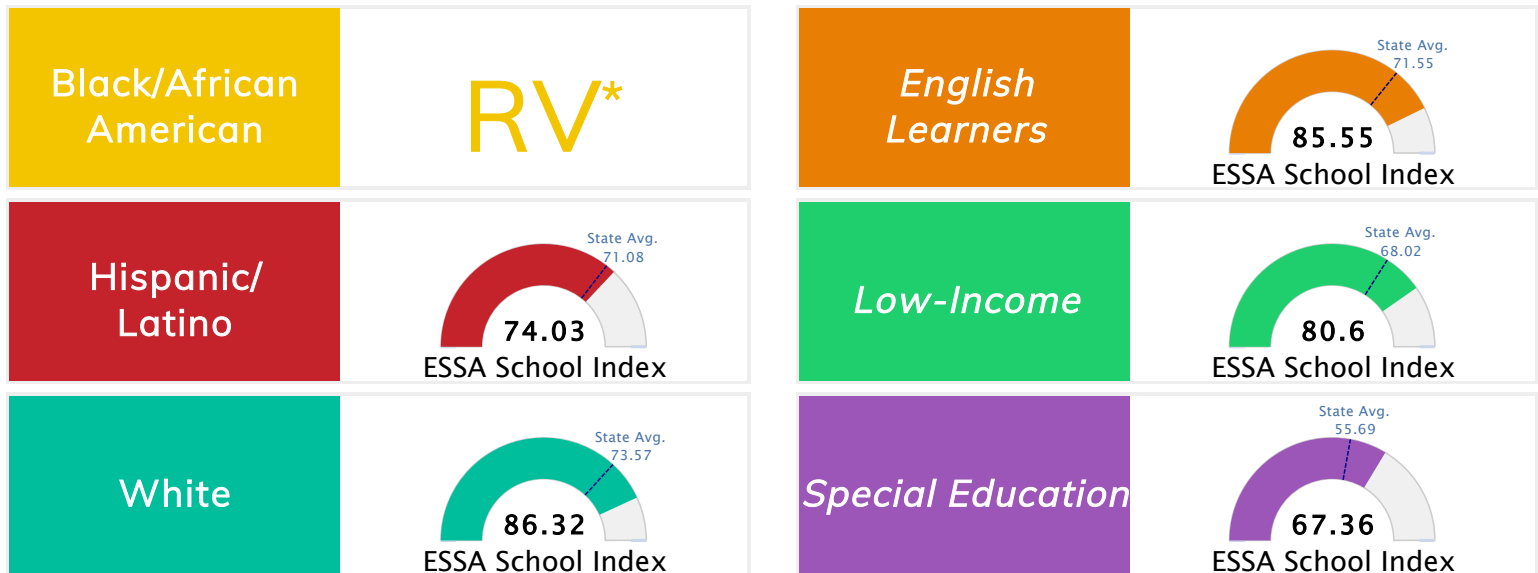

Note: Full color represents score

*RV = Restricted Value for sub-pops size < 10

Prepared by the Arkansas Department of Education