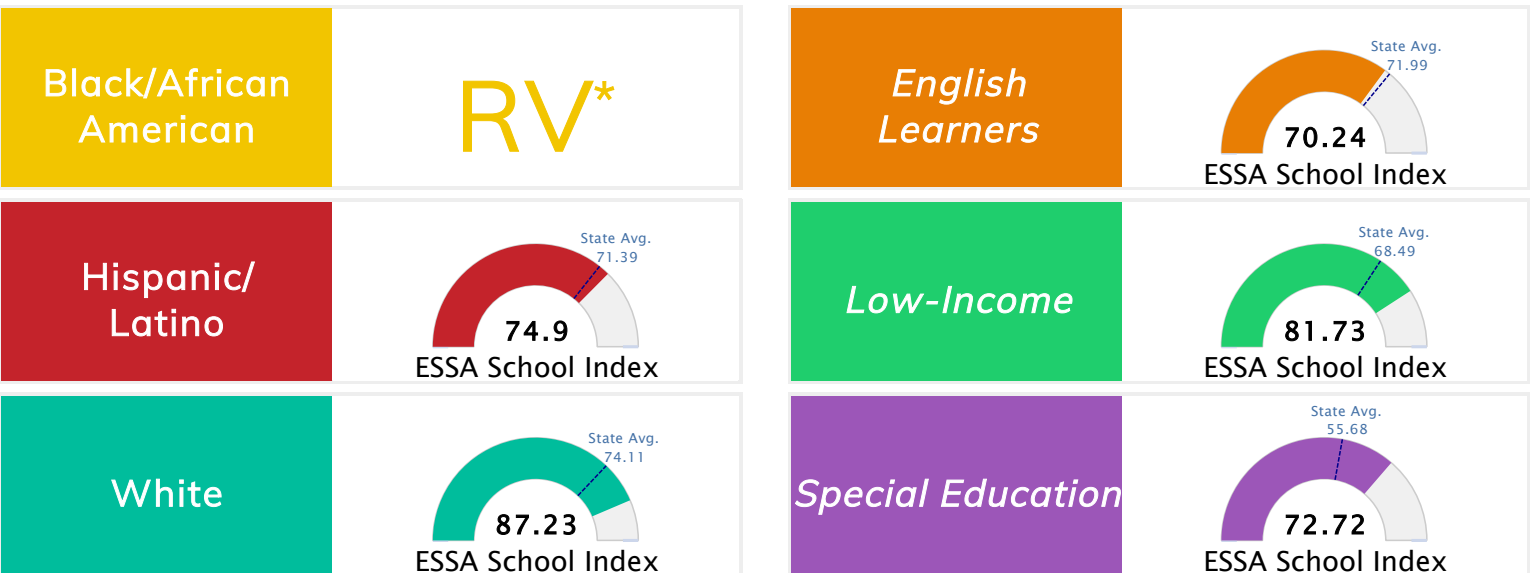

Note: Full color represents score

*RV = Restricted Value for sub-pops size < 10

Prepared by the Arkansas Department of Education