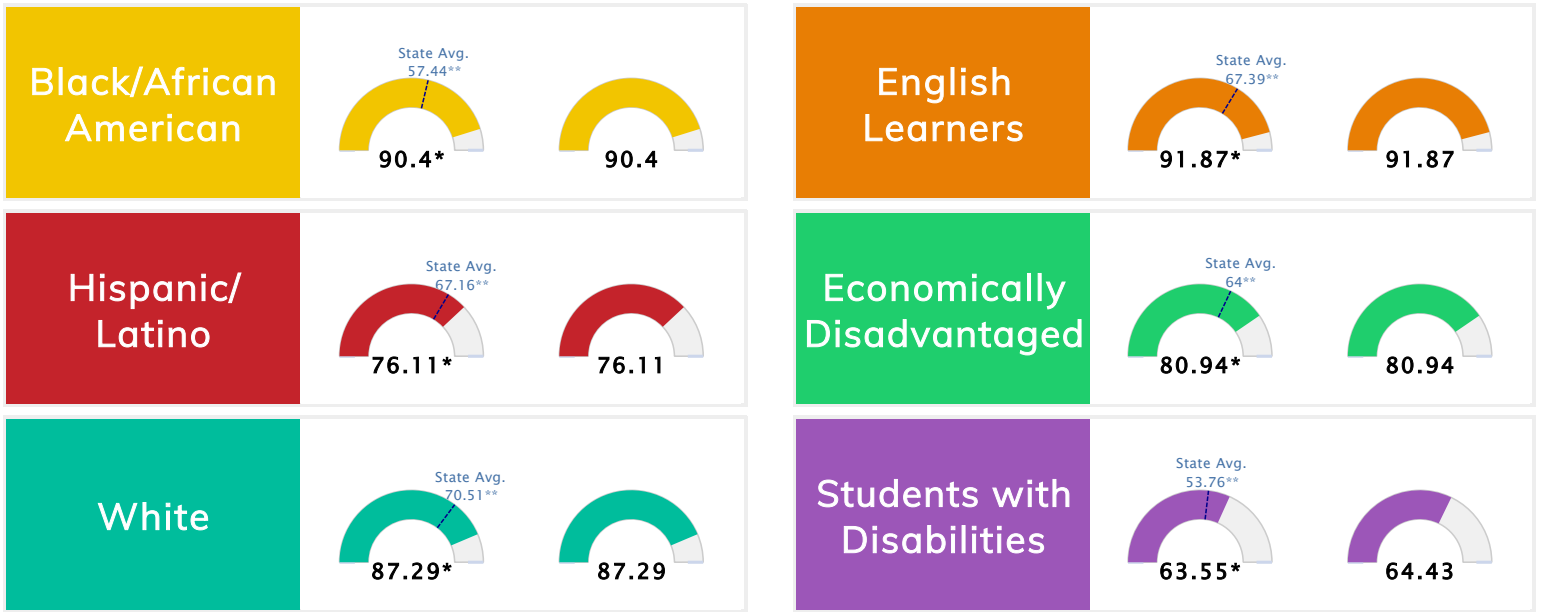

ELA % Tested	Math % Tested		ELA % Tested	Math % Tested

All Students	99.40%	99.40%			
Black / African American	100.00%	100.00%	English Learners	98.80%	98.80%
Hispanic / Latino	100.00%	100.00%	Economically Disadvantaged	100.00%	100.00%
White	99.49%	99.49%	Students with Disabilities	94.87%	94.87%

Prepared by the Arkansas Department of Education: Division of Elementary and Secondary Education