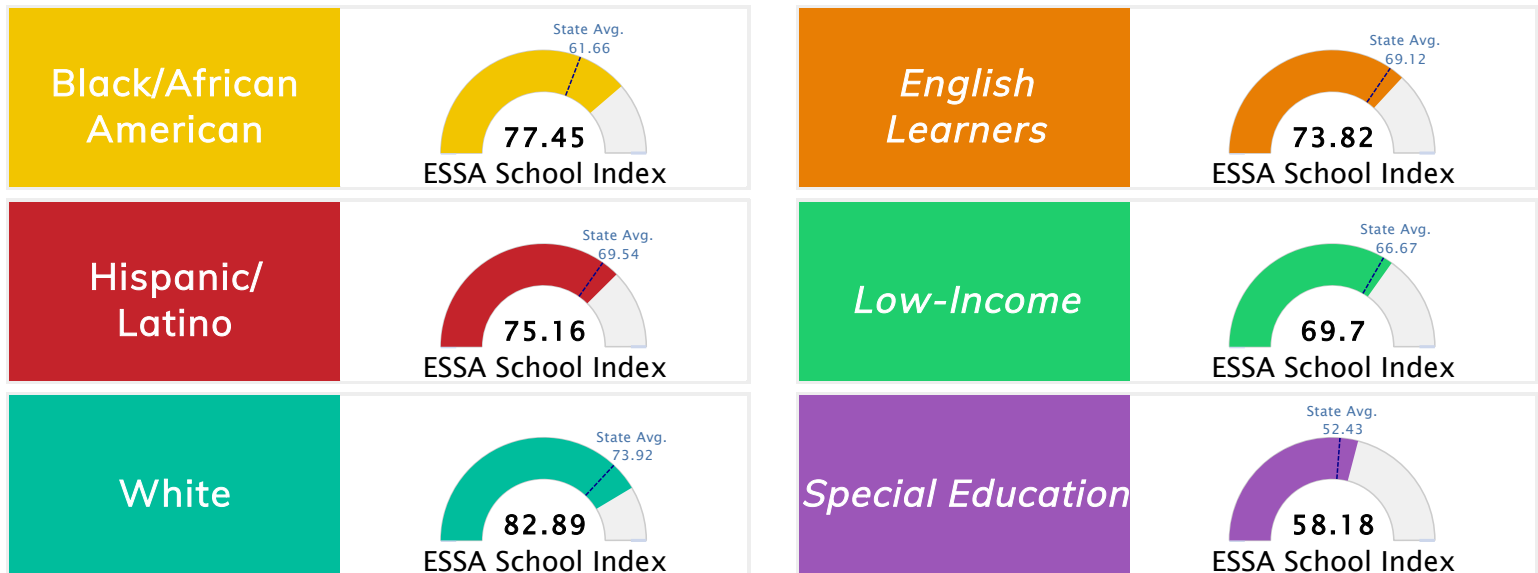

Note: Full color represents score

Prepared by the Arkansas Department of Education