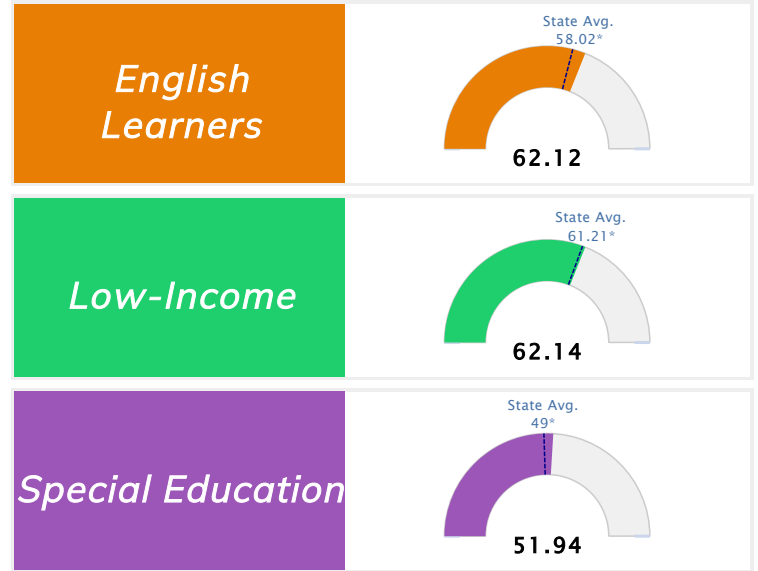

ELA % Tested	Math % Tested		ELA % Tested	Math % Tested
All Students	96.59%	96.60%			
Black / African American	90.91%	90.91%	English Learners	95.88%	96.91%
Hispanic / Latino	98.56%	99.04%	Economically Disadvantaged	94.69%	94.69%
White	96.62%	96.50%	Students with Disabilities	91.43%	92.20%

Prepared by the Arkansas Department of Education: Division of Elementary and Secondary Education