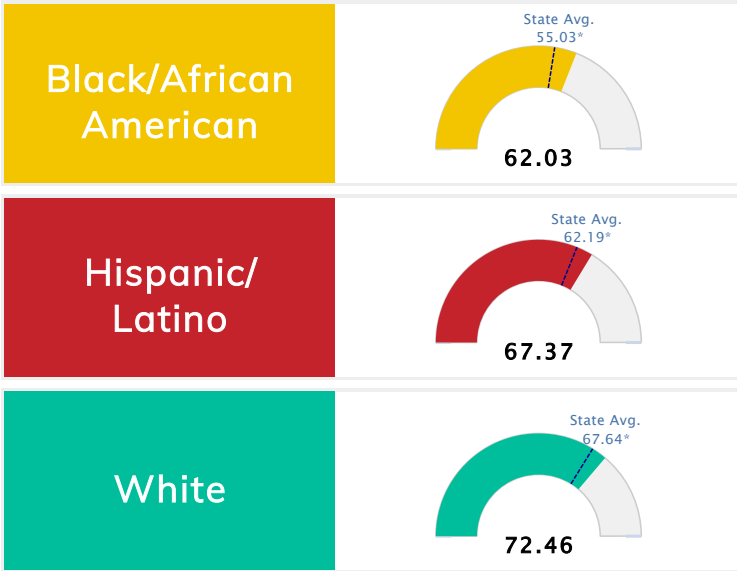

ELA % Tested	Math % Tested		ELA % Tested	Math % Tested
All Students	96.59%	96.60%			
Black / African American	90.91%	90.91%	English Learners	95.88%	96.91%
Hispanic / Latino	98.56%	99.04%	Economically Disadvantaged	94.69%	94.69%
White	96.62%	96.50%	Students with Disabilities	91.43%	92.20%

Prepared by the Arkansas Department of Education: Division of Elementary and Secondary Education