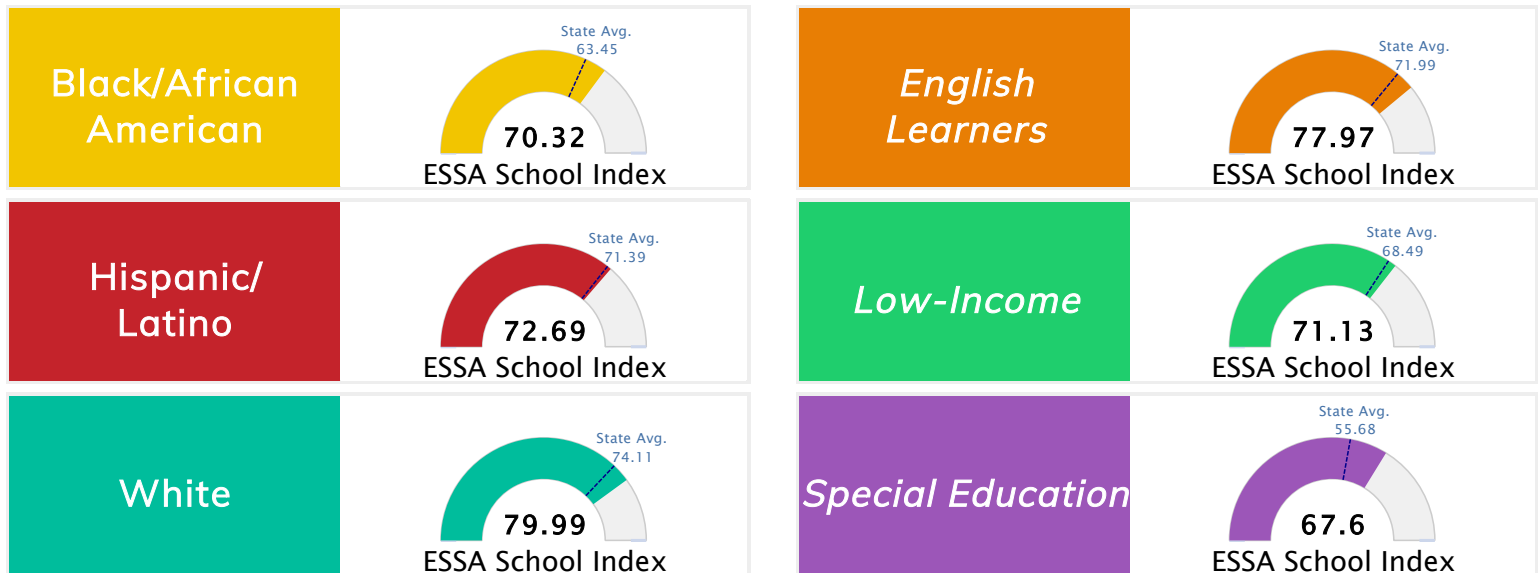

Note: Full color represents score

Prepared by the Arkansas Department of Education