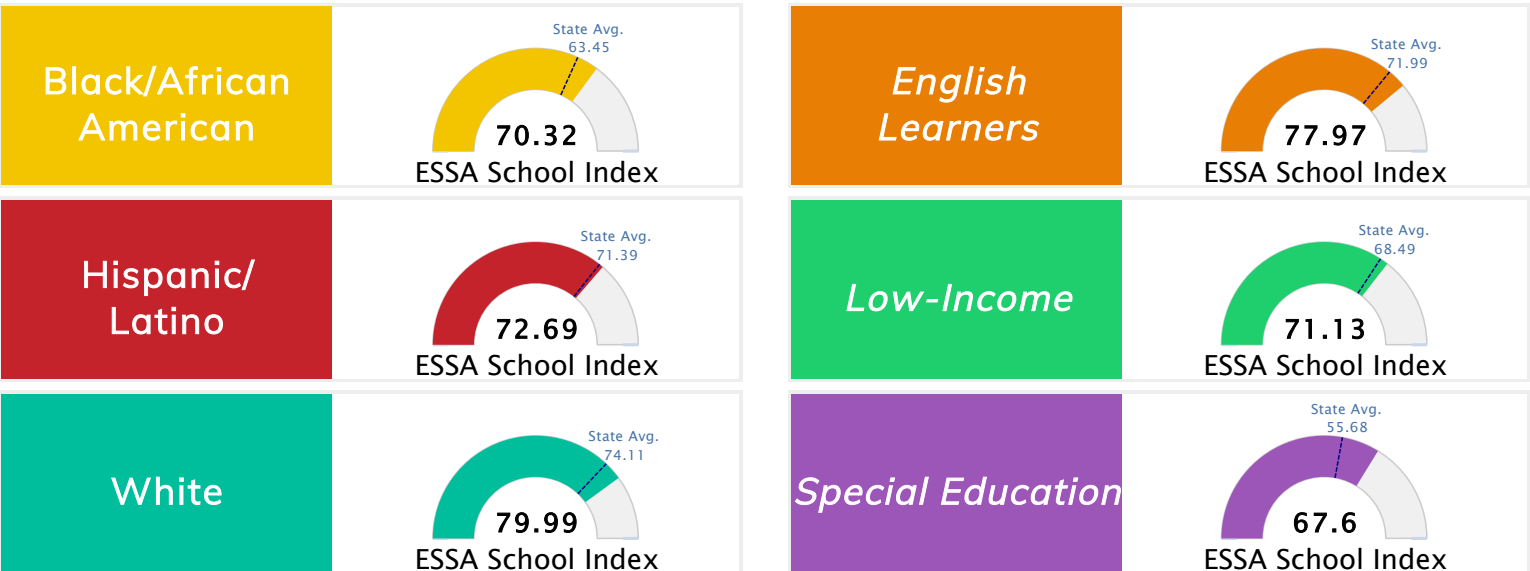

Note: Full color represents score

Prepared by the Arkansas Department of Education