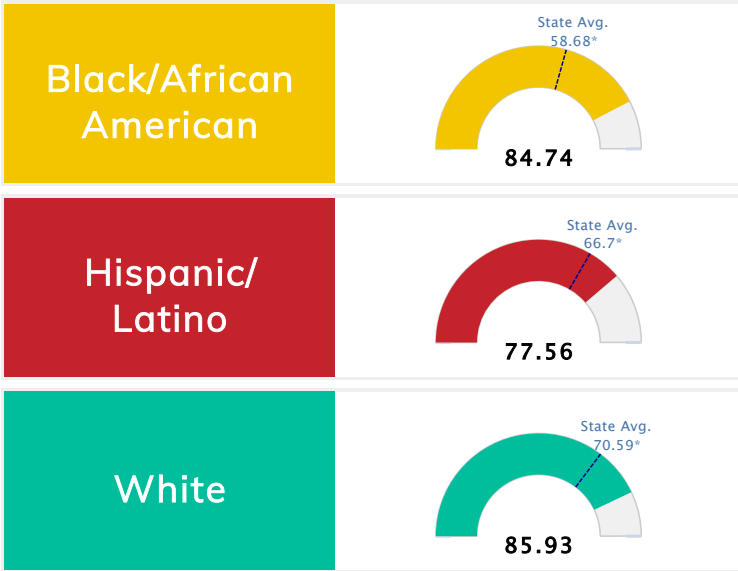

ELA % Tested	Math % Tested		ELA % Tested	Math % Tested
All Students	100.00%	100.00%			
Black / African American	100.00%	100.00%	English Learners	100.00%	100.00%
Hispanic / Latino	100.00%	100.00%	Economically Disadvantaged	100.00%	100.00%
White	100.00%	100.00%	Students with Disabilities	100.00%	100.00%

Prepared by the Arkansas Department of Education: Division of Elementary and Secondary Education