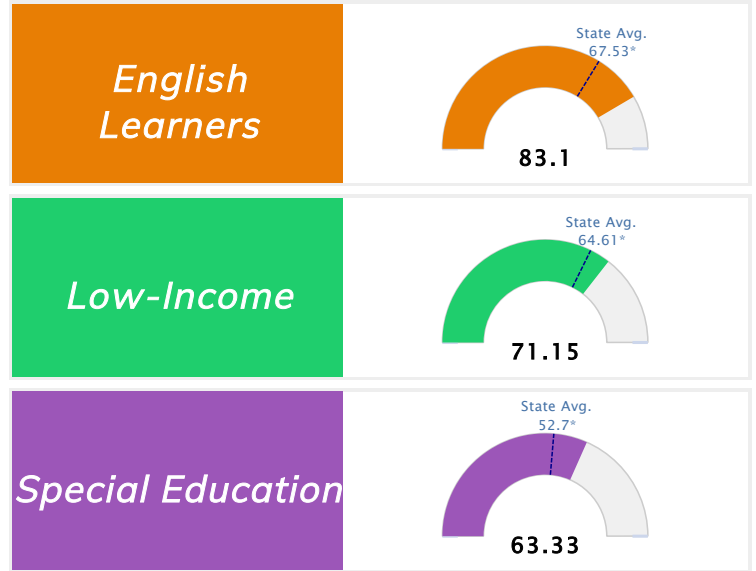

ELA % Tested	Math % Tested		ELA % Tested	Math % Tested
All Students	100.00%	100.00%			
Black / African American	100.00%	100.00%	English Learners	100.00%	100.00%
Hispanic / Latino	100.00%	100.00%	Economically Disadvantaged	100.00%	100.00%
White	100.00%	100.00%	Students with Disabilities	100.00%	100.00%

Prepared by the Arkansas Department of Education: Division of Elementary and Secondary Education