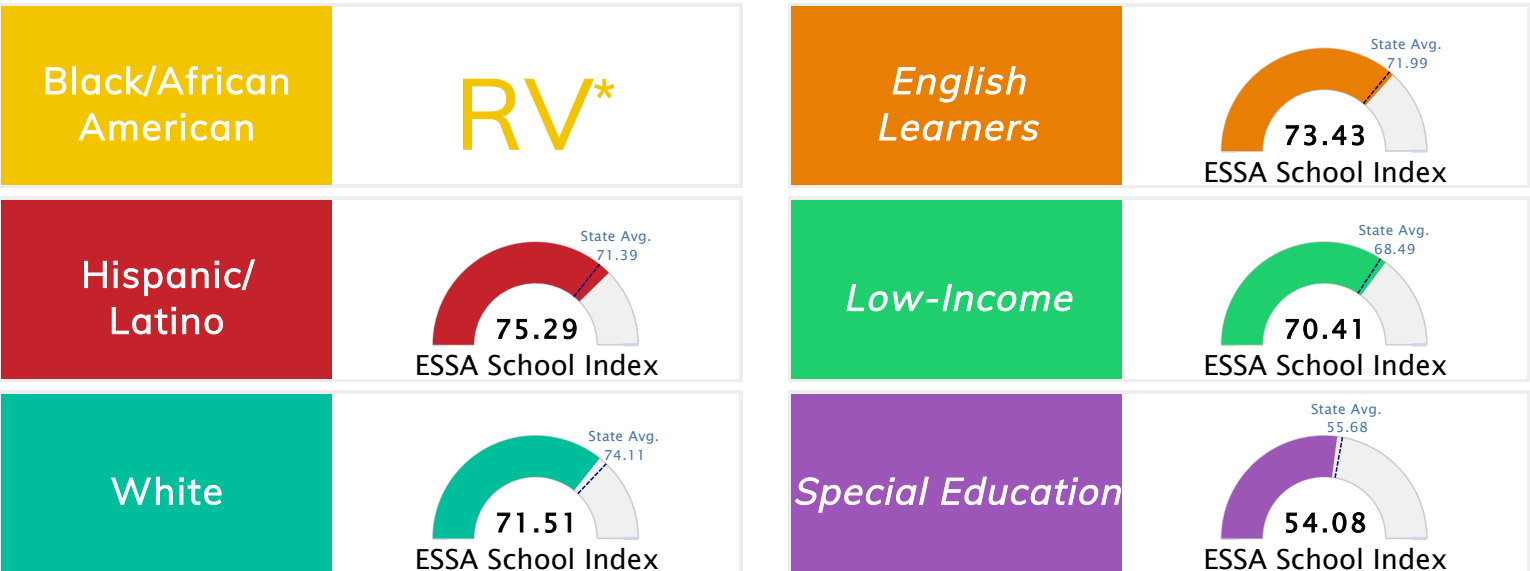

A = 79.26 and Above  
B = 72.17 - 79.25  
C = 64.98 - 72.16  
D = 58.09 - 64.97  
F = 0.00 - 58.08

\* Alternative Education (AE) program students included in attendance zone for school rating

[Learn More about Public School Rating](#)

### School Performance on the ESSA School Index Score (Federal Accountability)

Graph represents where scores fall in comparison to state averages. For more information about the Every Student Succeeds Act and the ESSA School Index, visit [arkansased.gov](http://arkansased.gov).