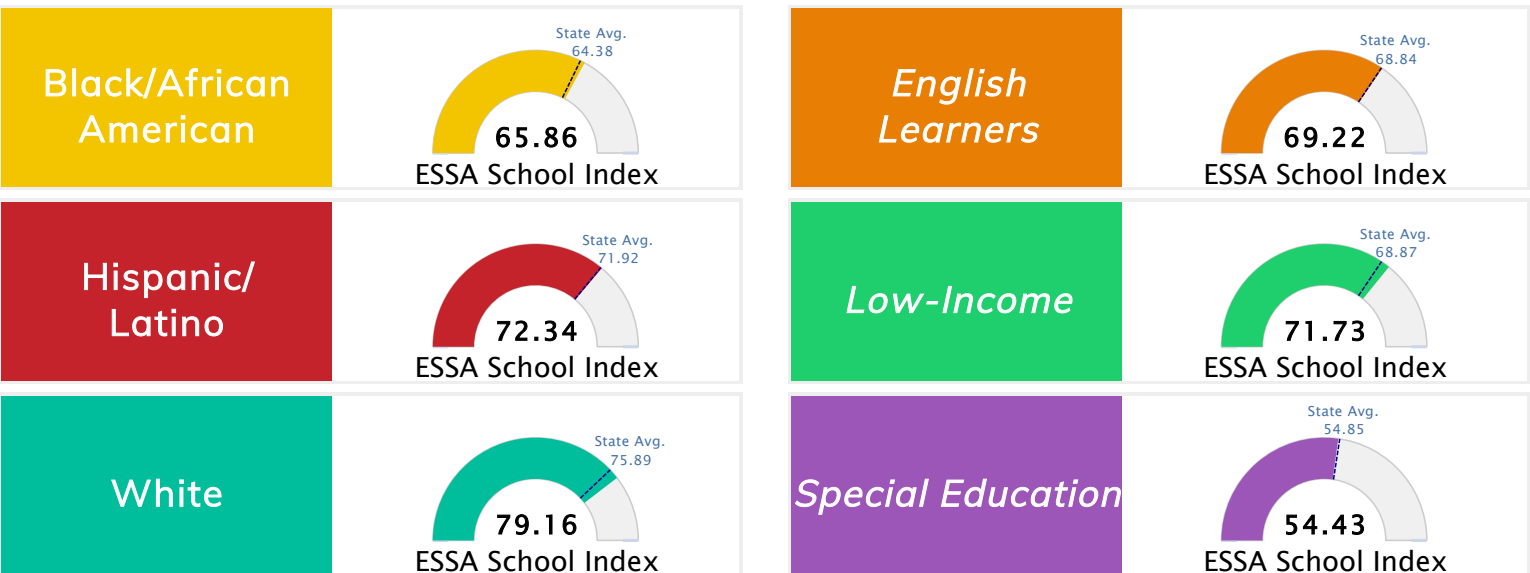

Note: Full color represents score

Prepared by the Arkansas Department of Education